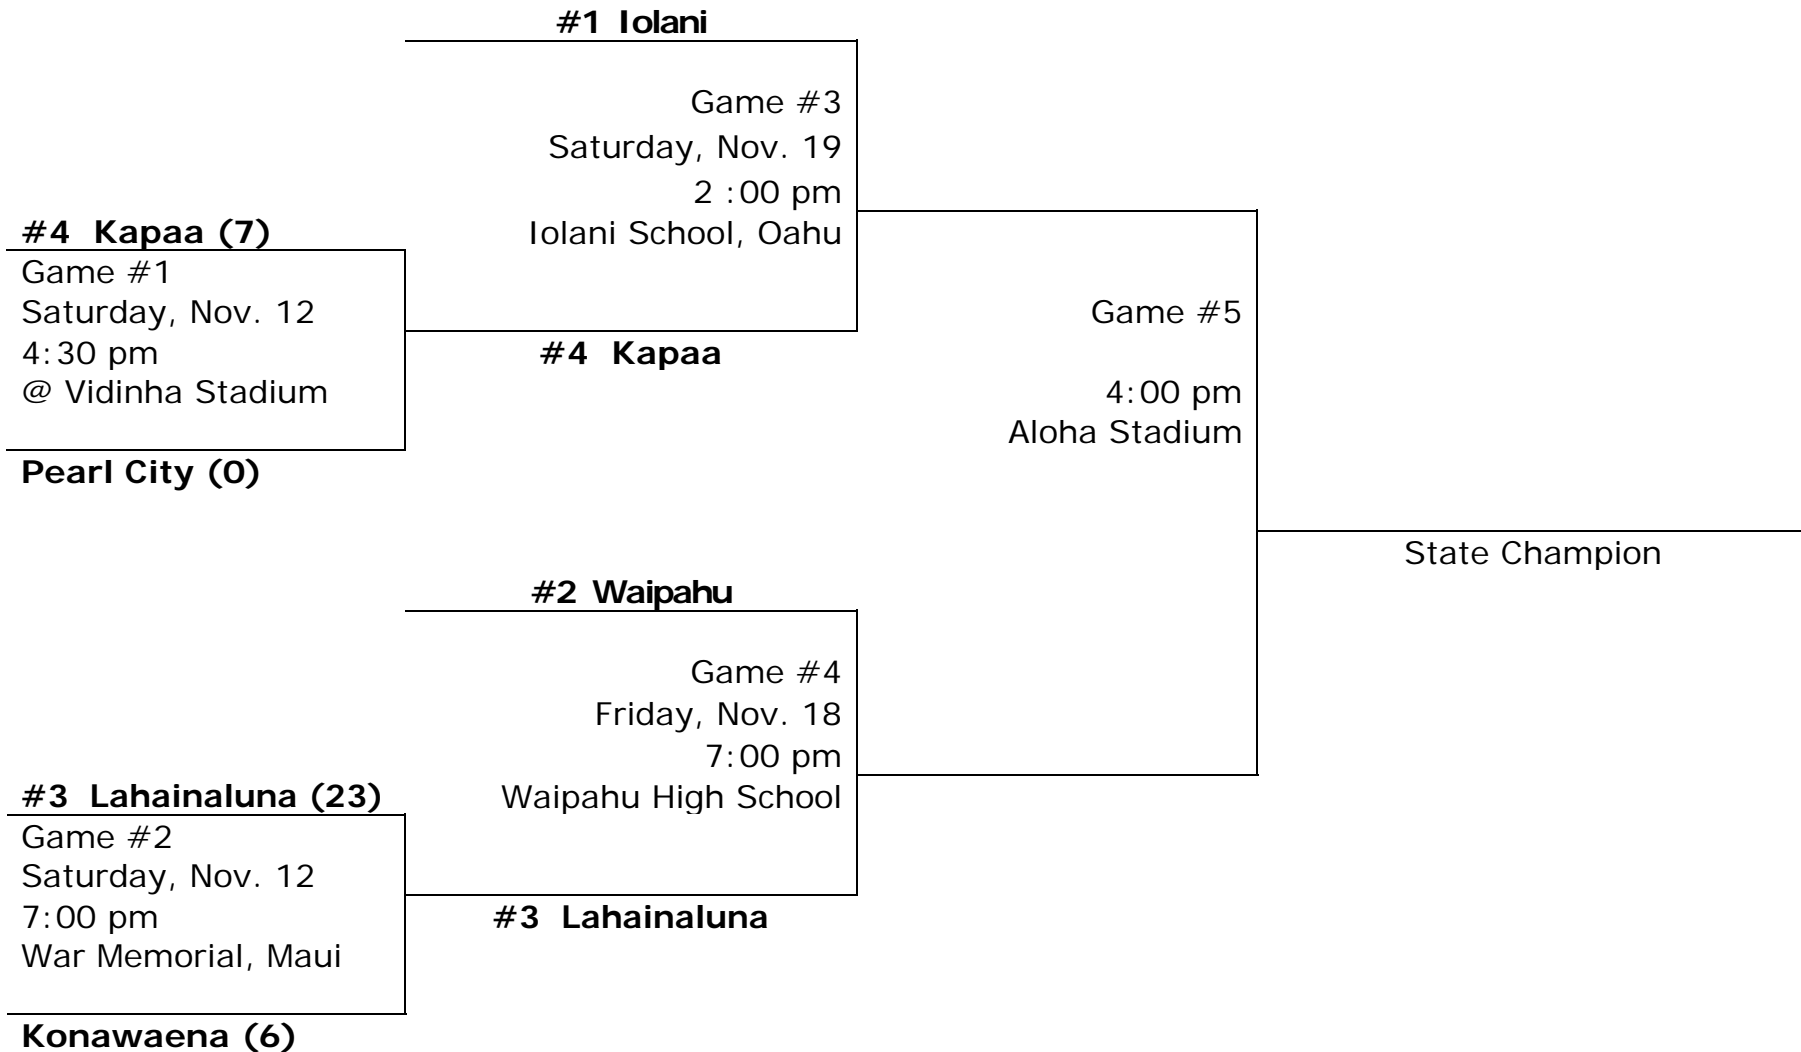

**FIRST HAWAIIAN BANK FOOTBALL STATE CHAMPIONSHIPS
DIVISION II
NOVEMBER 11-25, 2011
Presented by the Hawaii High School Athletic Association**