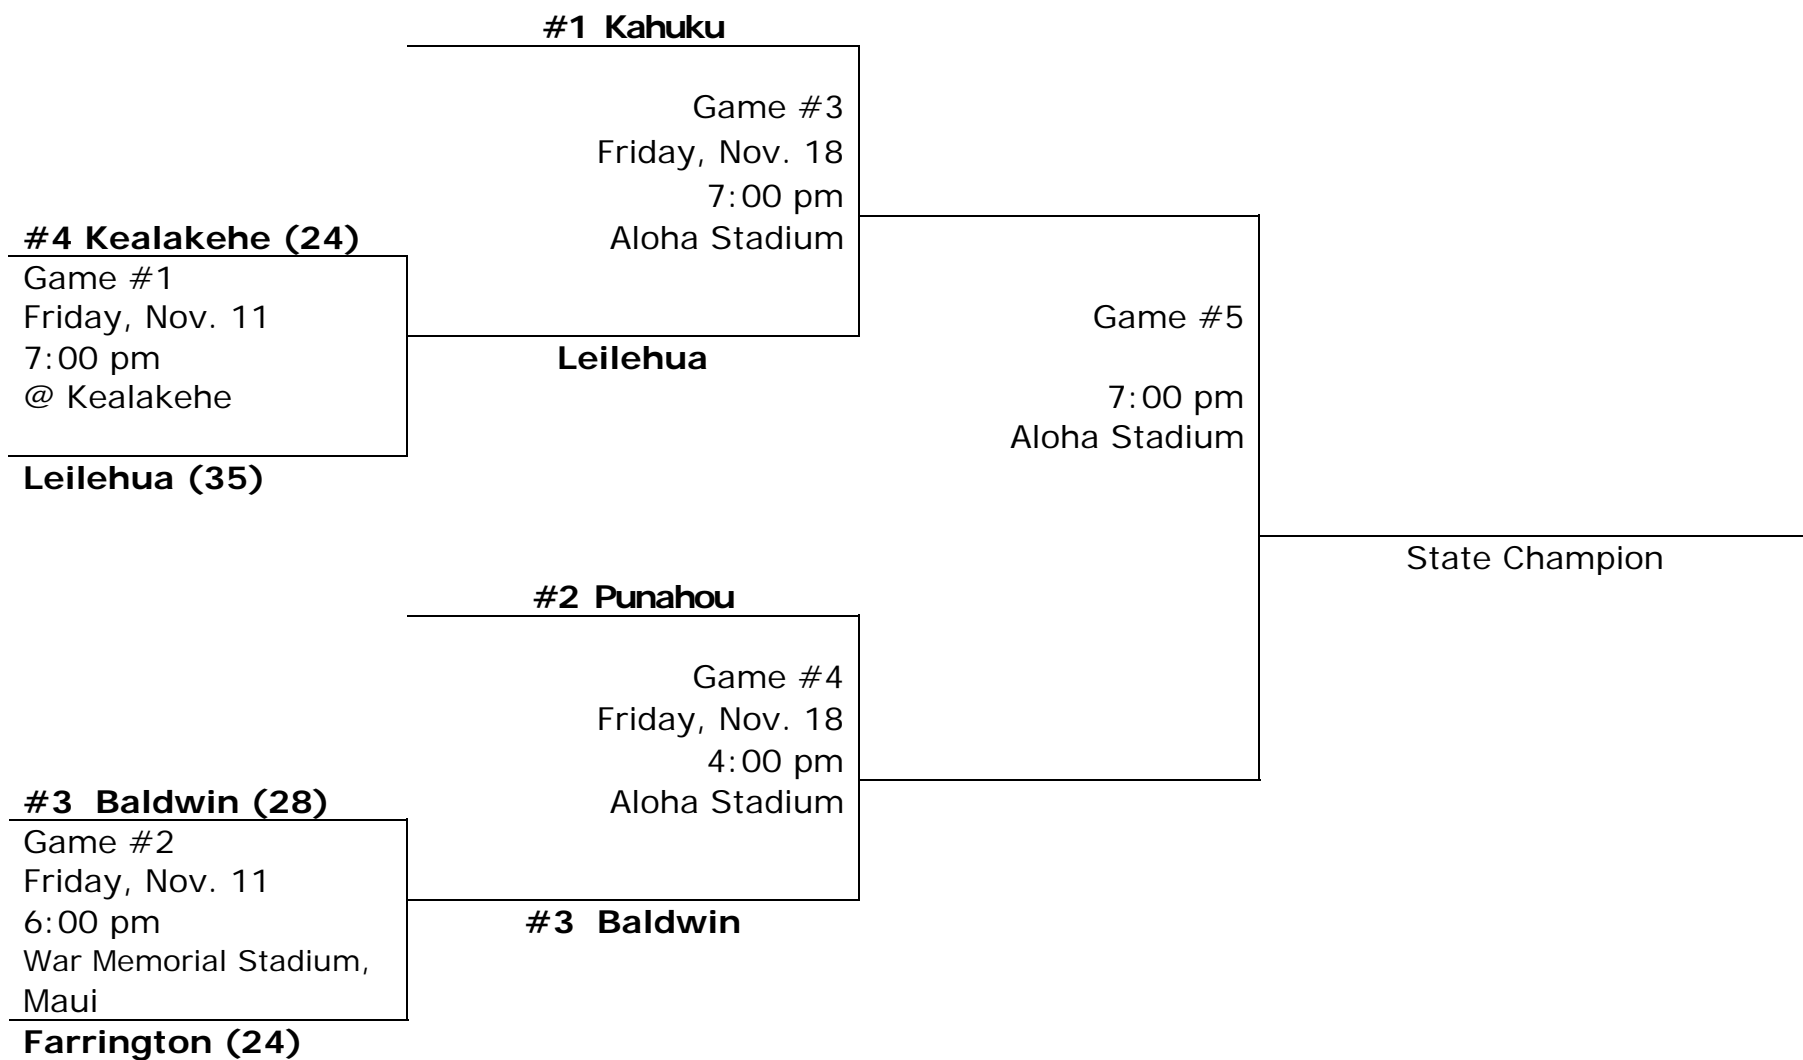

**FIRST HAWAIIAN BANK FOOTBALL STATE CHAMPIONSHIPS
DIVISION I
NOVEMBER 11-25, 2011
Presented by the Hawaii High School Athletic Association**