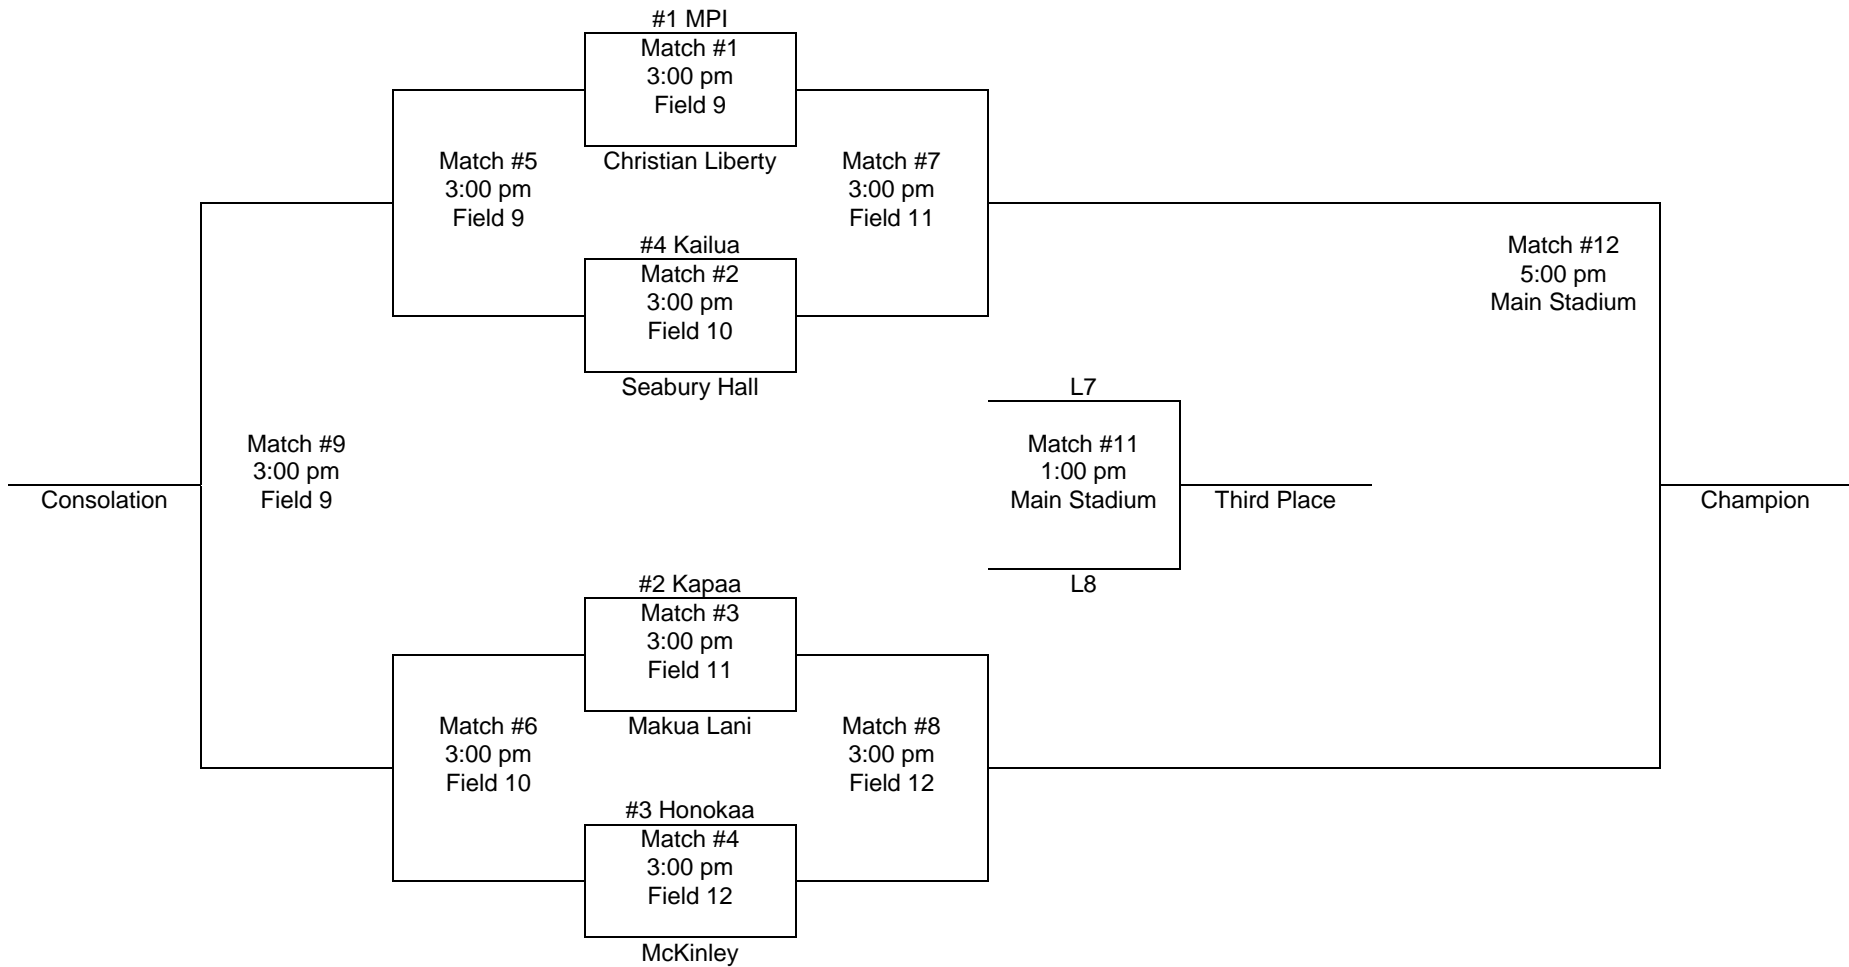

HHSAA Boys Soccer State Championships – Division II
February 10-13, 2010
Waipio Peninsula Soccer Complex

Saturday
Feb. 13

Friday
Feb. 12

Thursday
Feb. 11

Friday
Feb. 12

Saturday
Feb. 13

Saturday
Feb. 13