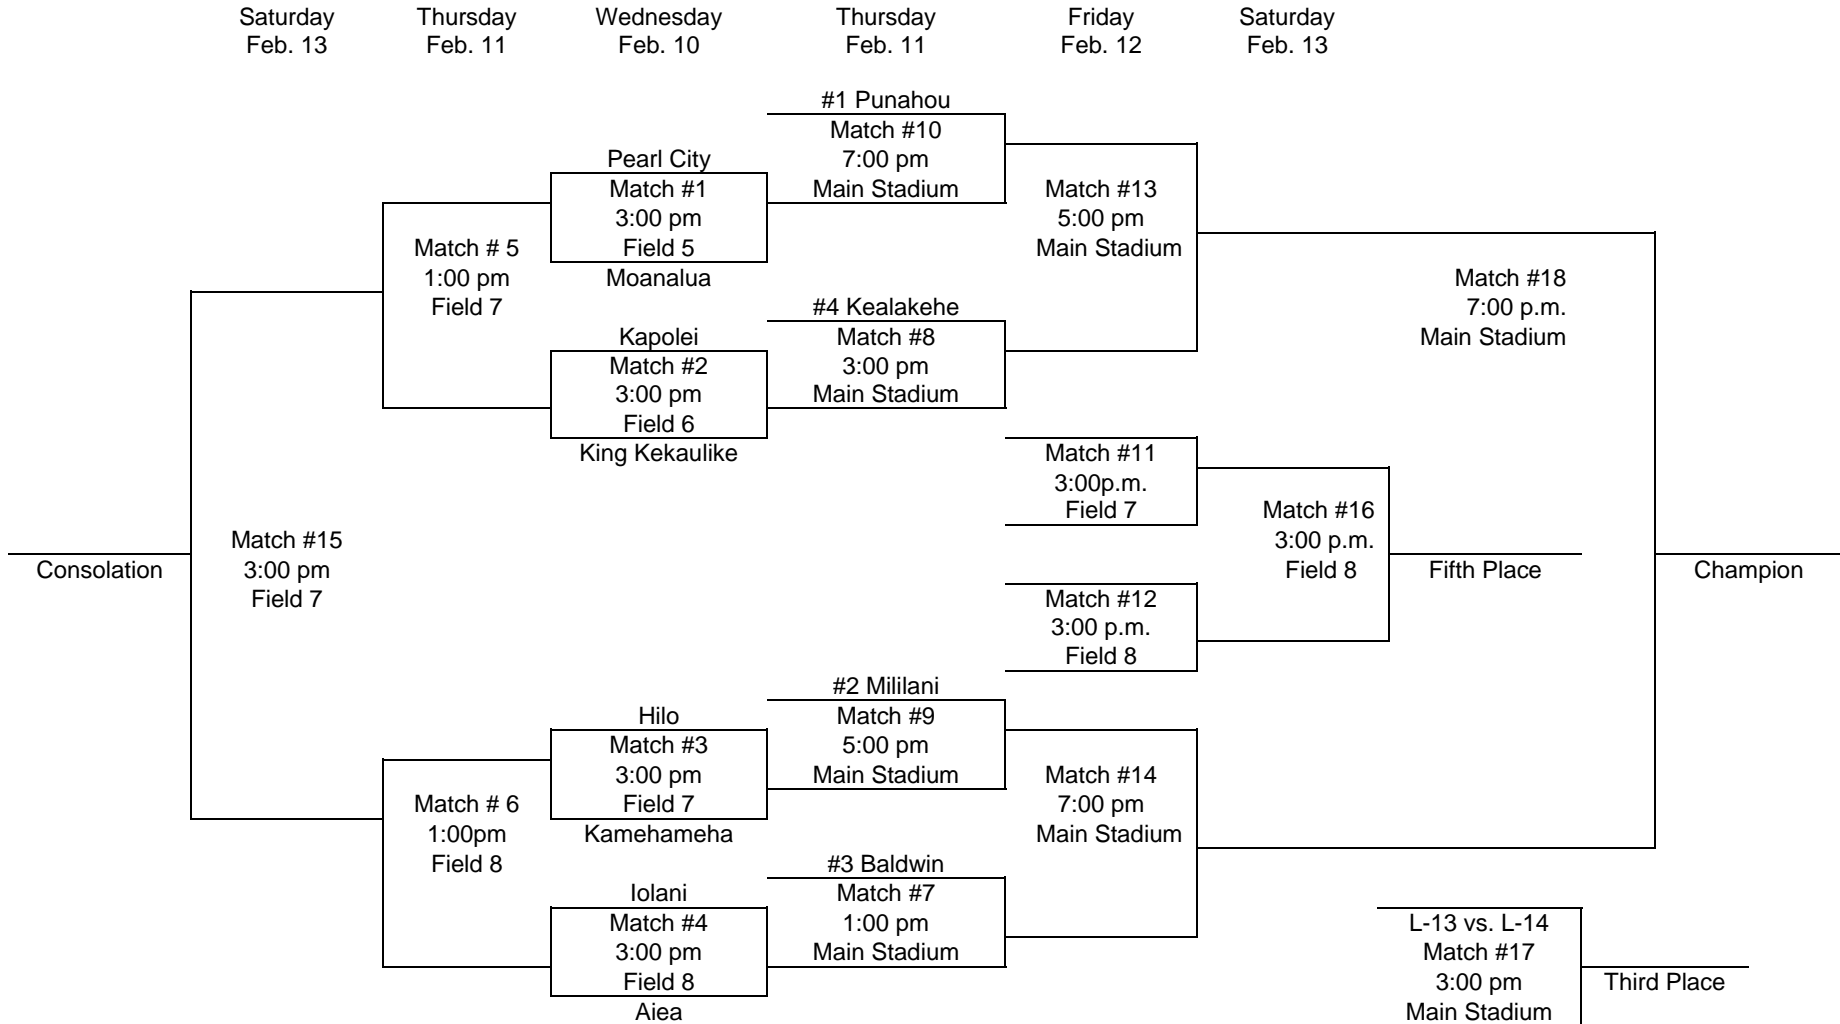

**HHSAA Boys Soccer State Championships
DIVISION I**
February 10-13, 2010 – Waipio Peninsula Soccer Complex
Presented by the Hawaii High School Athletic Association