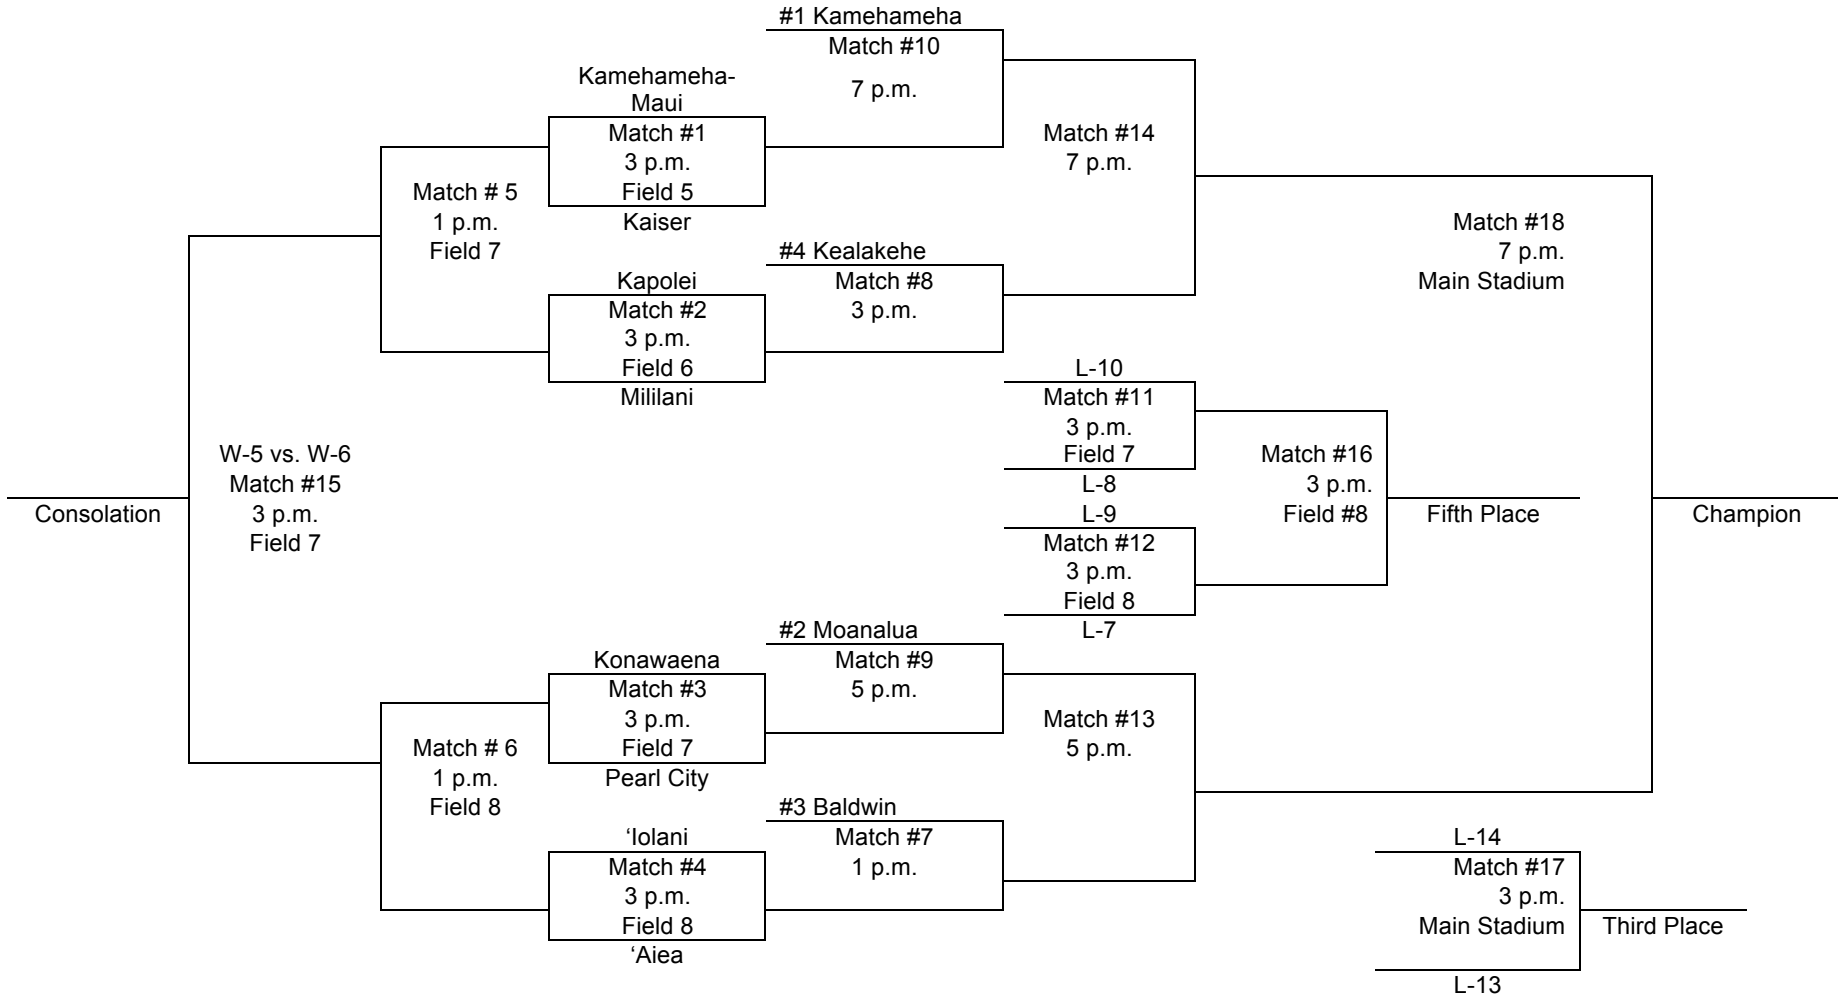

HHSAA Girls Soccer State Championships – Division I
February 1-4, 2012
Waipi'o Peninsula Soccer Complex

Saturday
Feb. 4

Thursday
Feb. 2

Wednesday
Feb. 1

Thursday
Feb. 2

Friday
Feb. 3

Saturday
Feb. 4