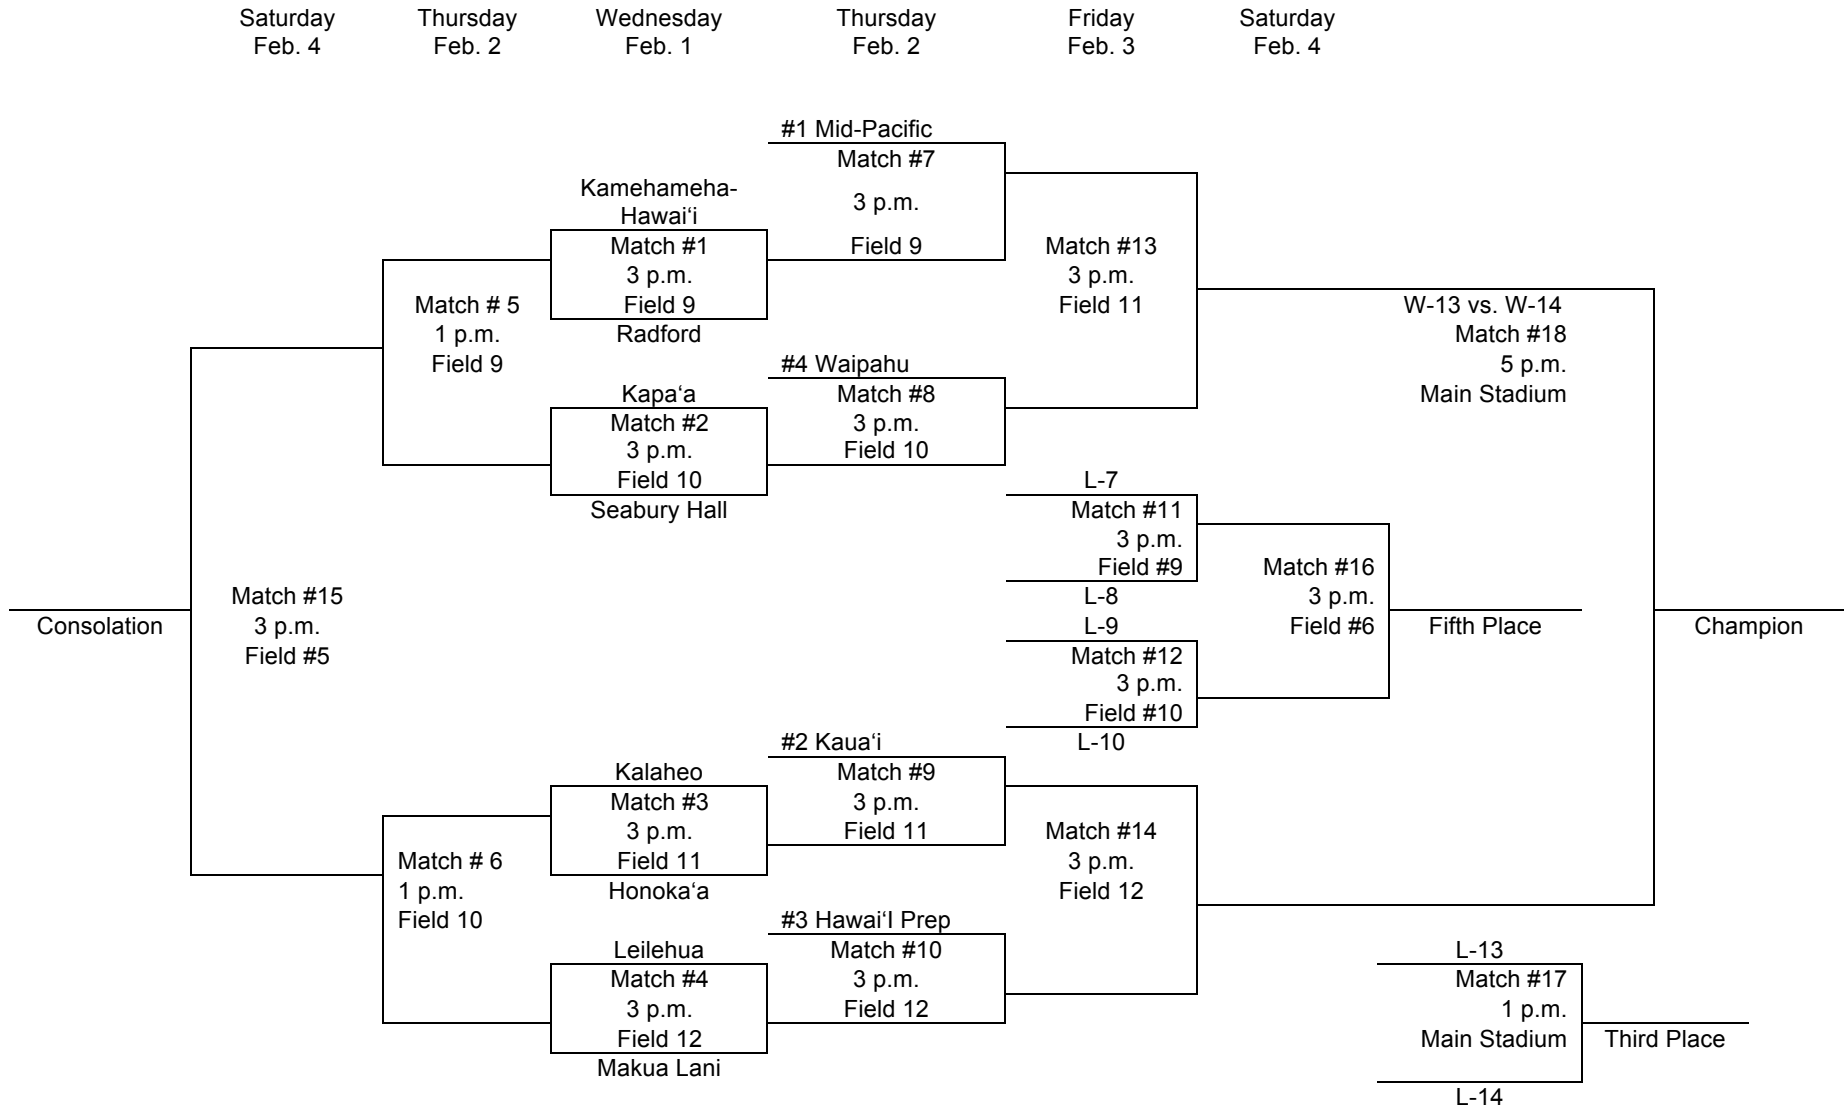

Wednesday  
Feb. 1

Thursday  
Feb. 2

Friday  
Feb. 3

Saturday  
Feb. 4

**HHSAA Girls Soccer State Championships – Division II**  
**February 1-4, 2012**  
**Waipi'o Peninsula Soccer Complex**

**HHSAA GIRLS SOCCER STATE TOURNAMENT CHAMPIONS**