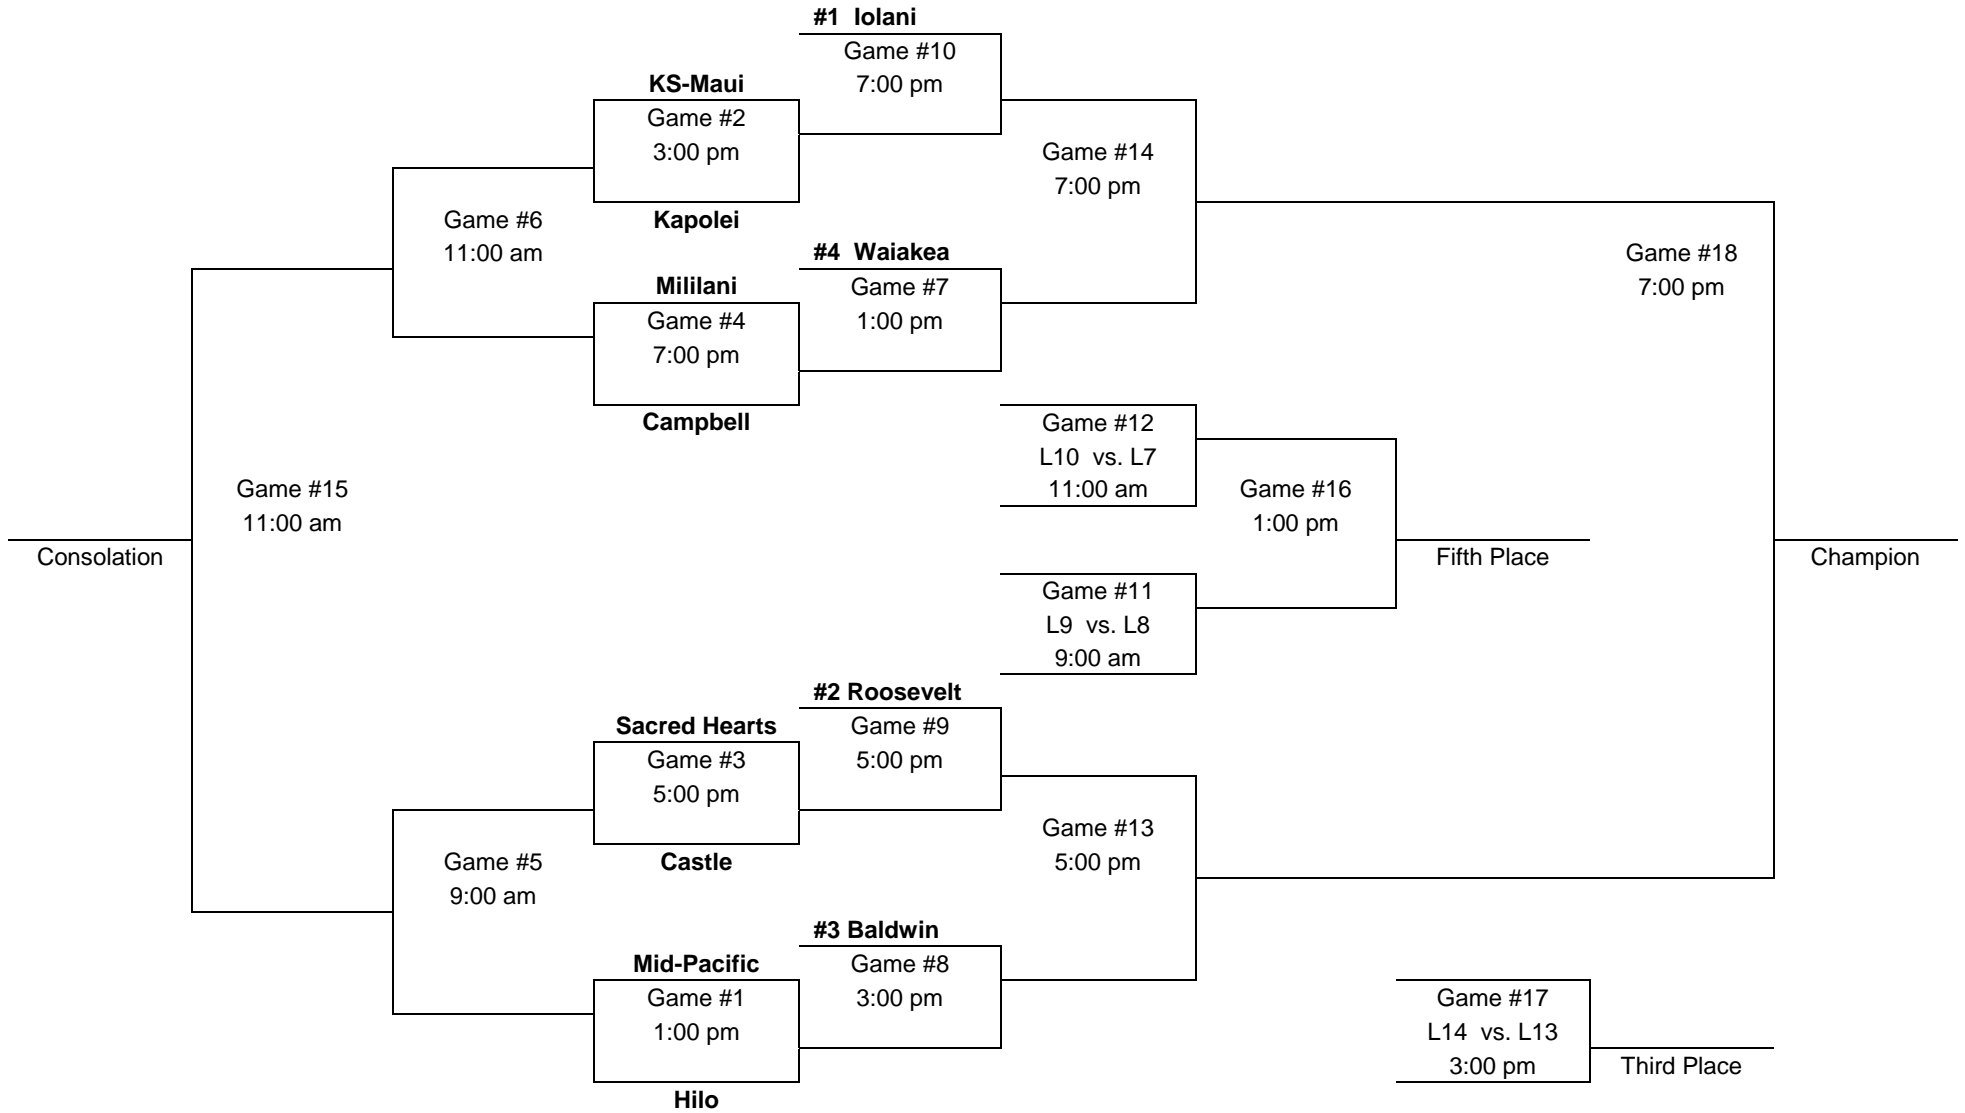

Data House Softball State Championships
Division I Tournament Bracket
 May 12-15, 2009 – Rainbow Wahine Softball Stadium

Friday
May 15

Wednesday
May 13

Tuesday
May 12

Wednesday
May 13

Thursday
May 14

Friday
May 15