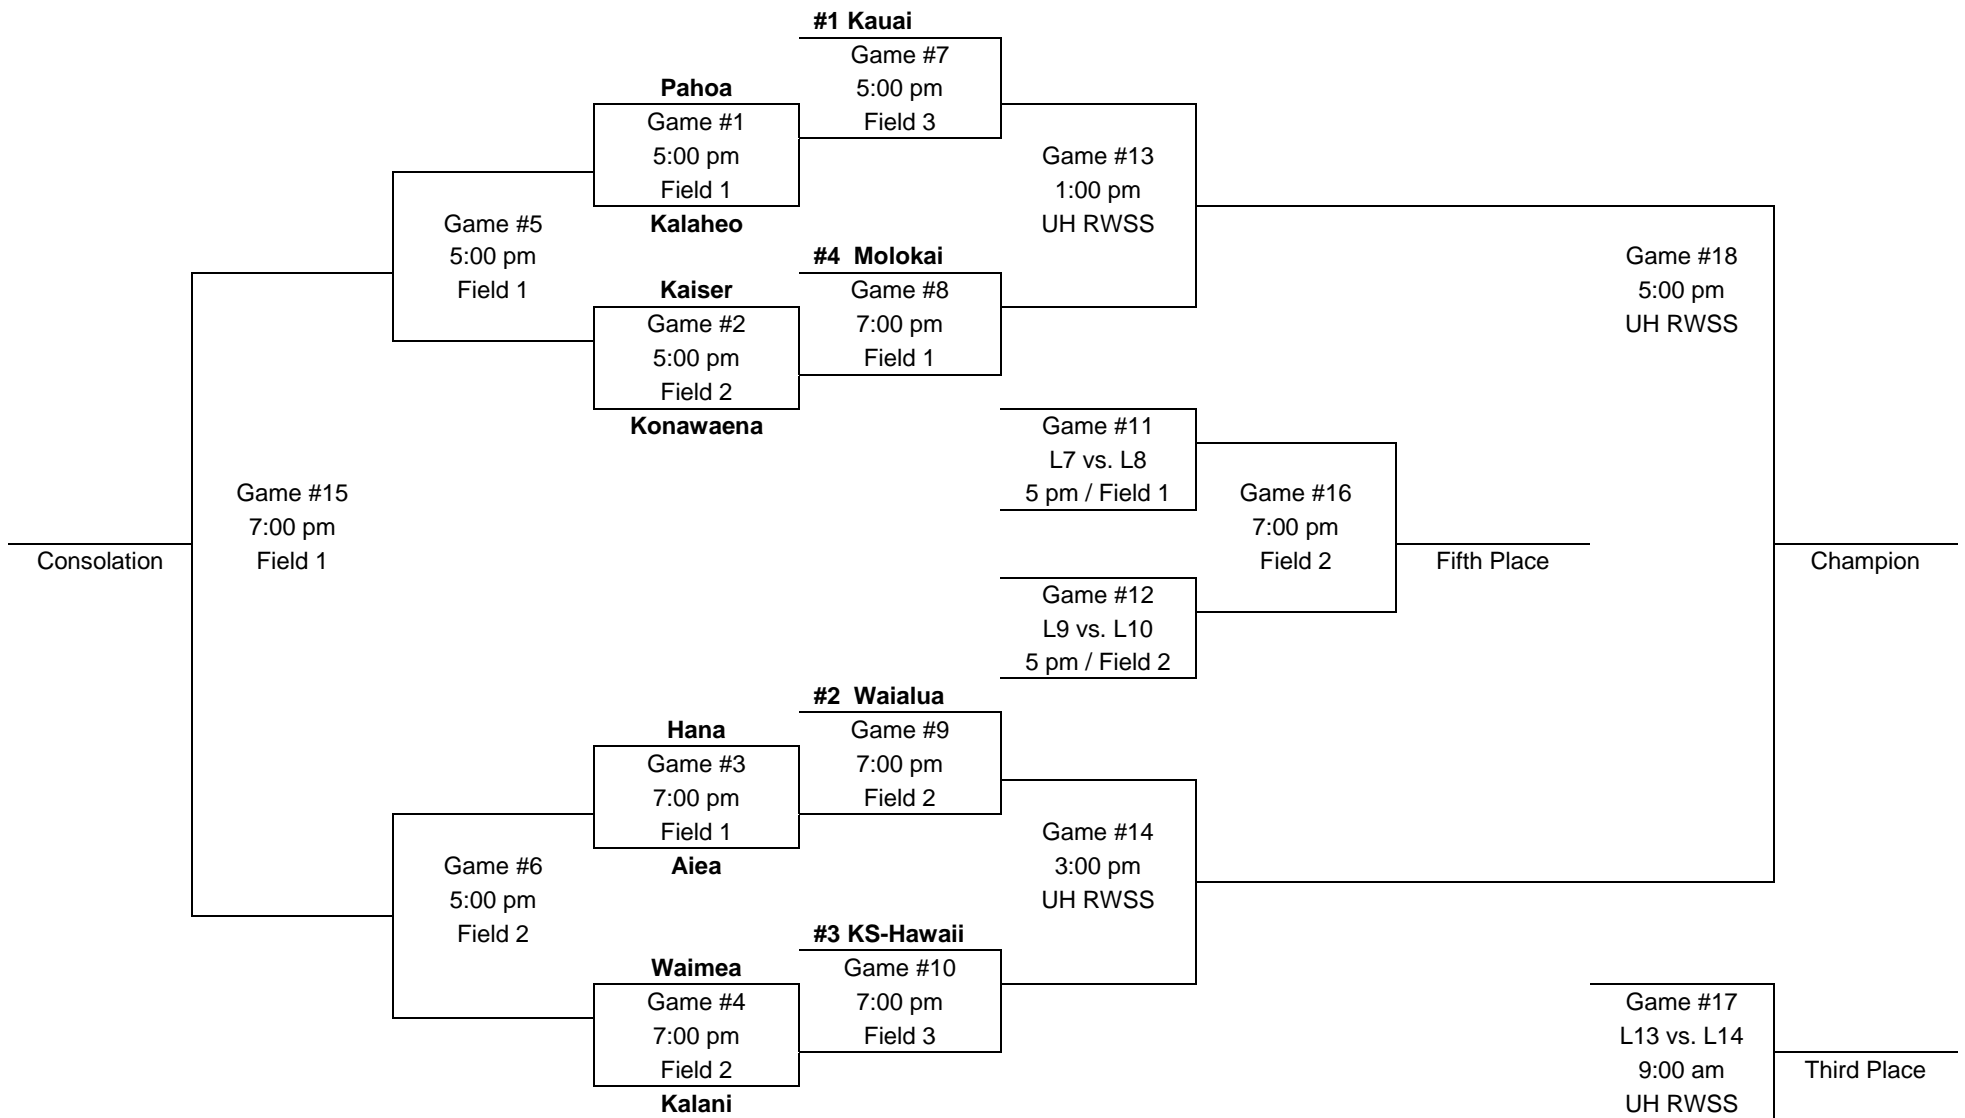

Data House Softball State Championships Division II Tournament Bracket

May 12-15, 2009 – Central Oahu Regional Park / Rainbow Wahine Softball Stadium

Thursday May 14   Wednesday May 13   Tuesday May 12   Wednesday May 13   Thursday May 14   Thursday May 14   Friday May 15