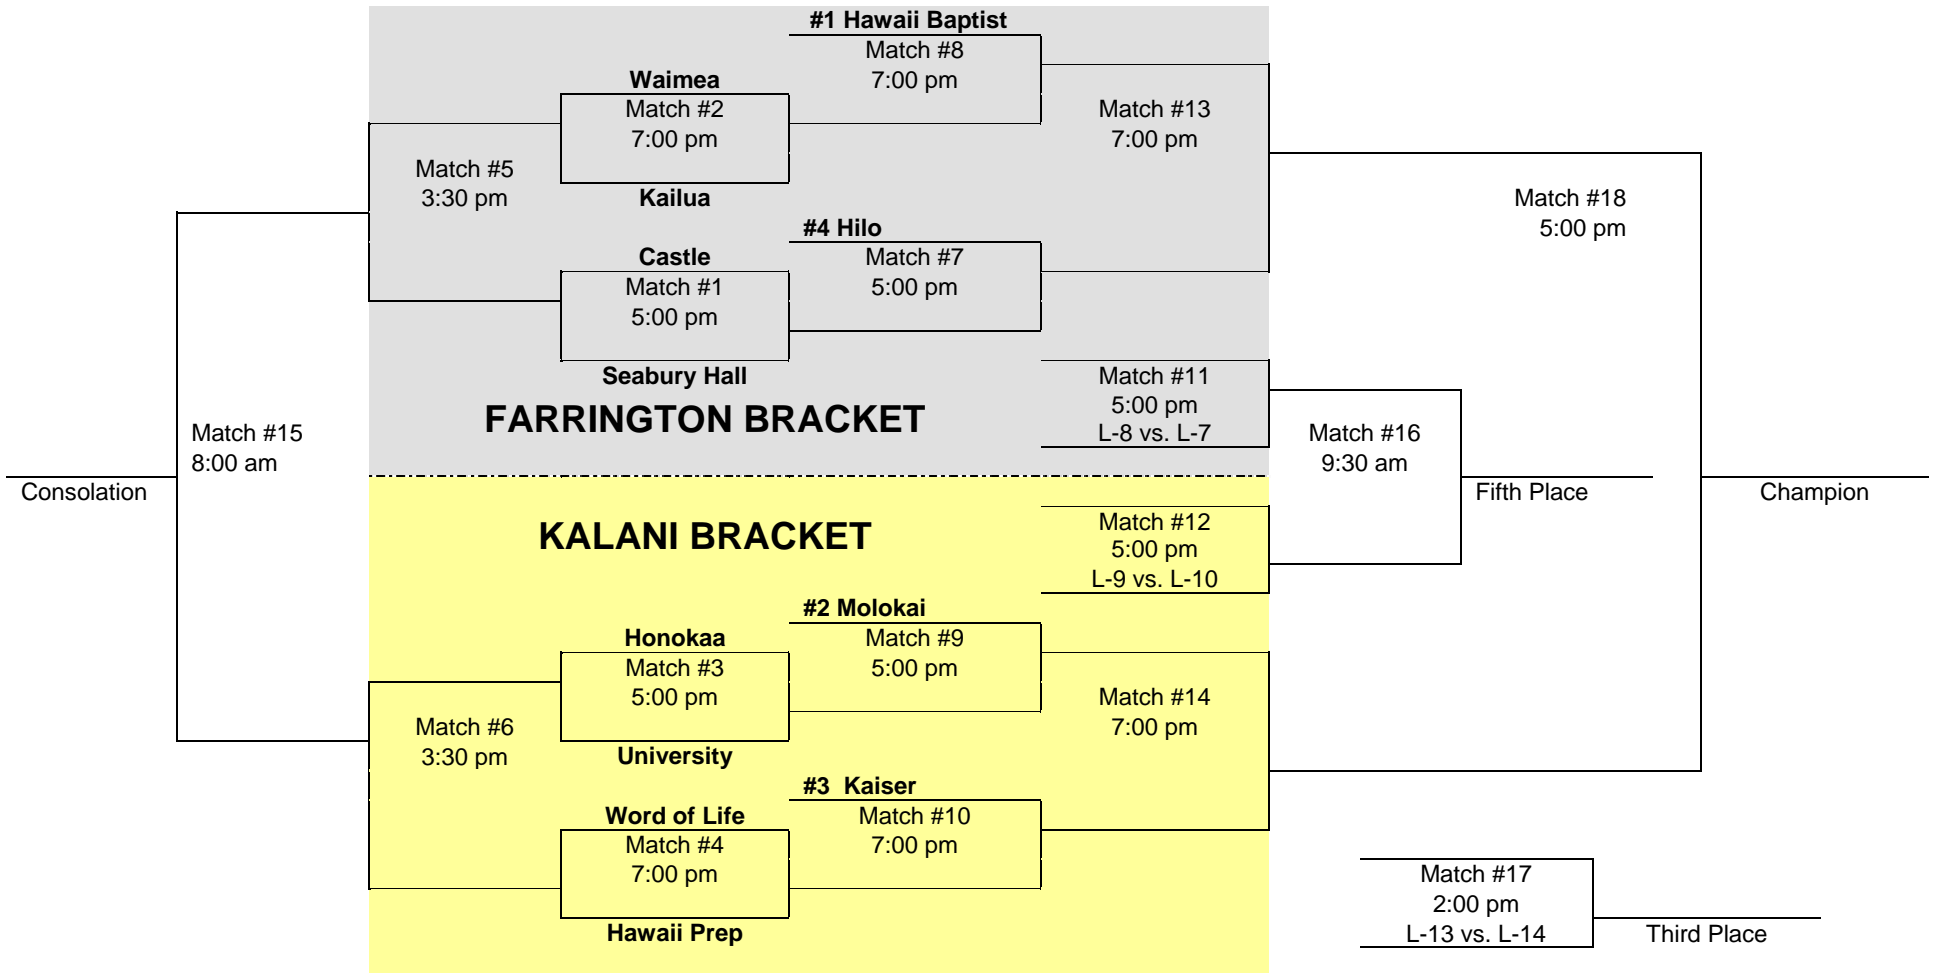

DIVISION II Girls Volleyball State Championships
October 28-31, 2009 – Farrington High / Kalani High / Stan Sheriff Center
Presented by the Hawaii High School Athletic Association

Saturday
Oct. 31

Thursday
Oct. 29

Wednesday
Oct. 28

Thursday
Oct. 29

Friday
Oct. 30

Saturday
Oct. 31