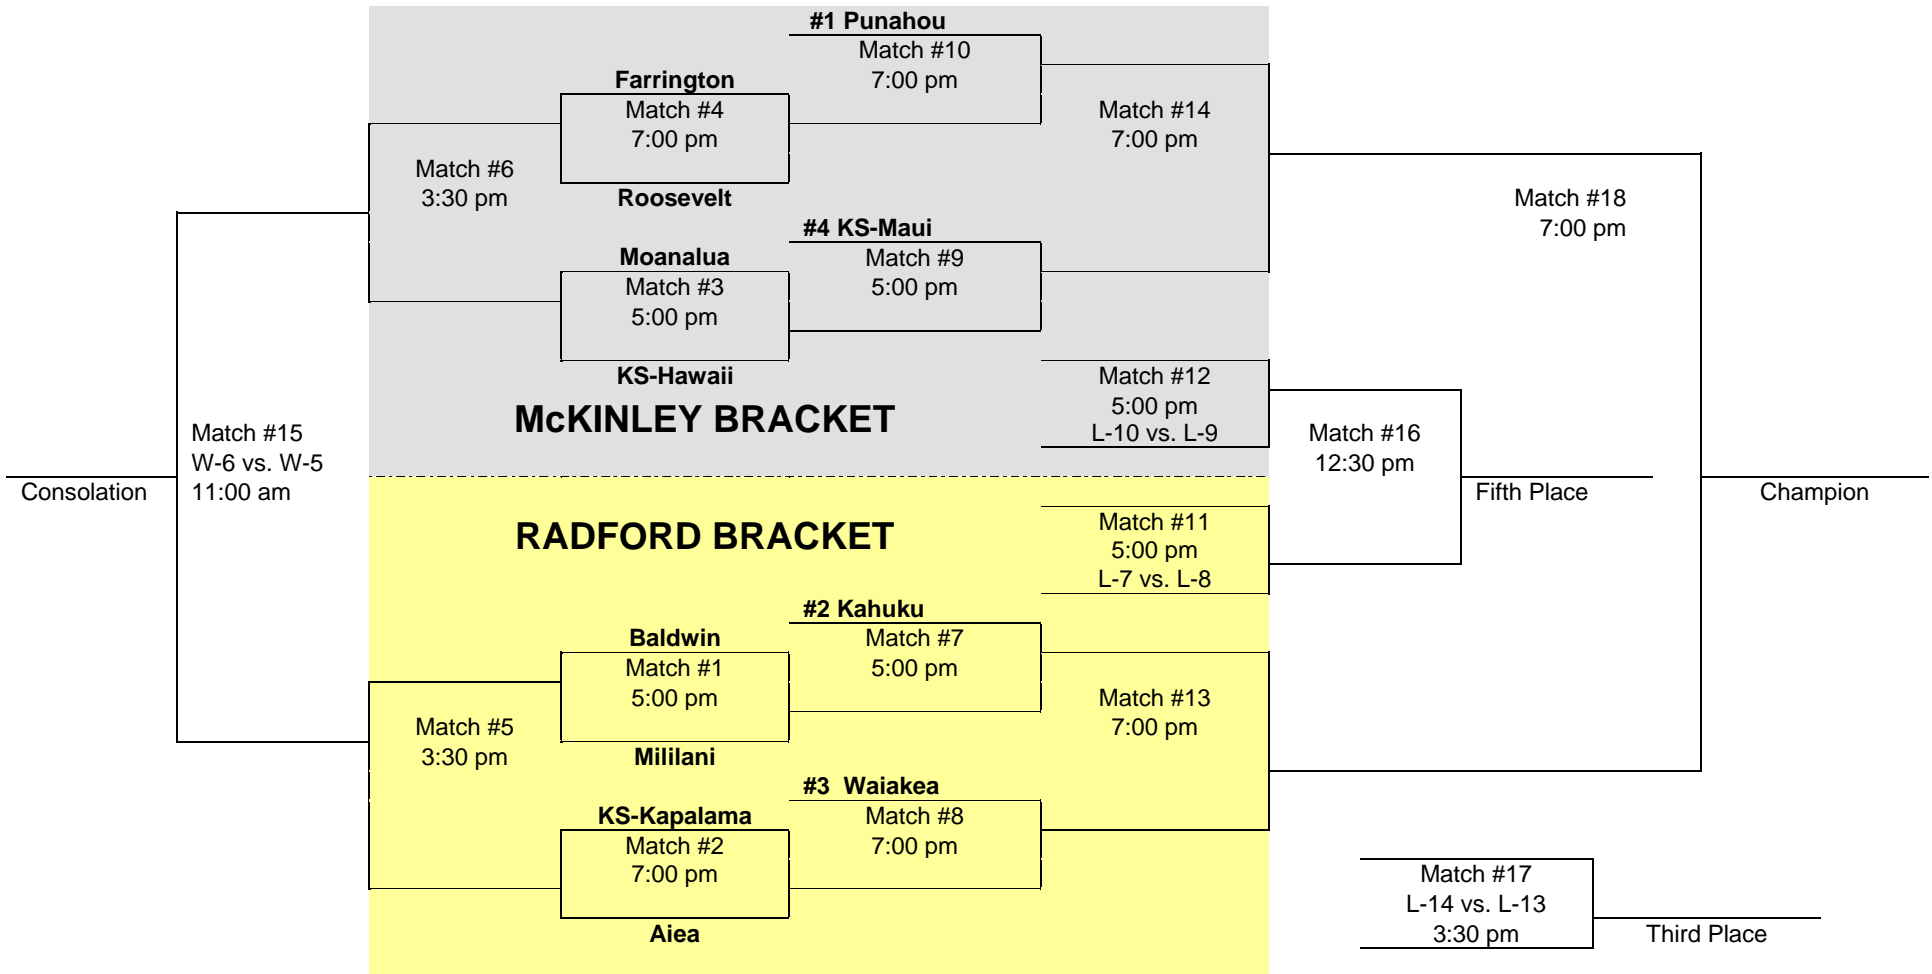

DIVISION I Girls Volleyball State Championships
October 28-31, 2009 – McKinley High / Radford High / Stan Sheriff Center
Presented by the Hawaii High School Athletic Association

Saturday
Oct. 31

Thursday
Oct. 29

Wednesday
Oct. 28

Thursday
Oct. 29

Friday
Oct. 30

Saturday
Oct. 31