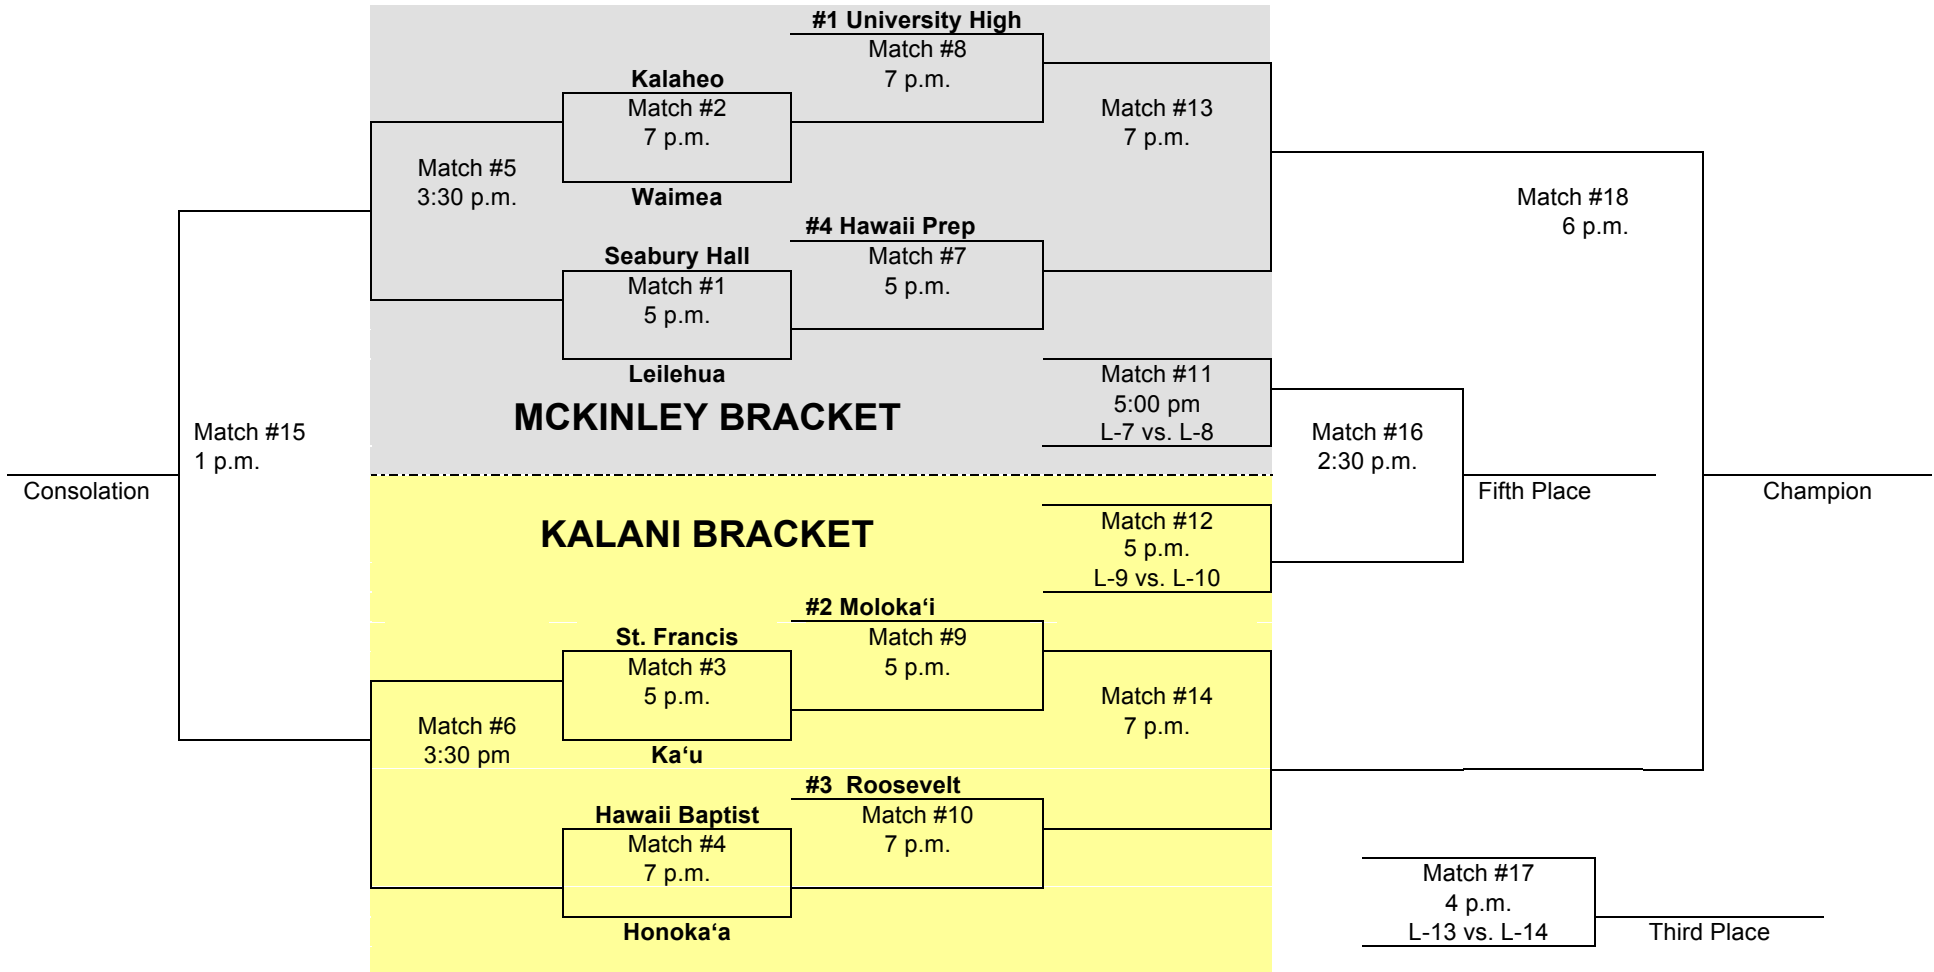

DIVISION II Girls Volleyball State Championships
October 27-30, 2010 –Kalani High School/ McKinley High School
Presented by the Hawai'i High School Athletic Association

Saturday
Oct. 30

Thursday
Oct. 28

Wednesday
Oct. 27

Thursday
Oct. 28

Friday
Oct. 29

Saturday
Oct. 30