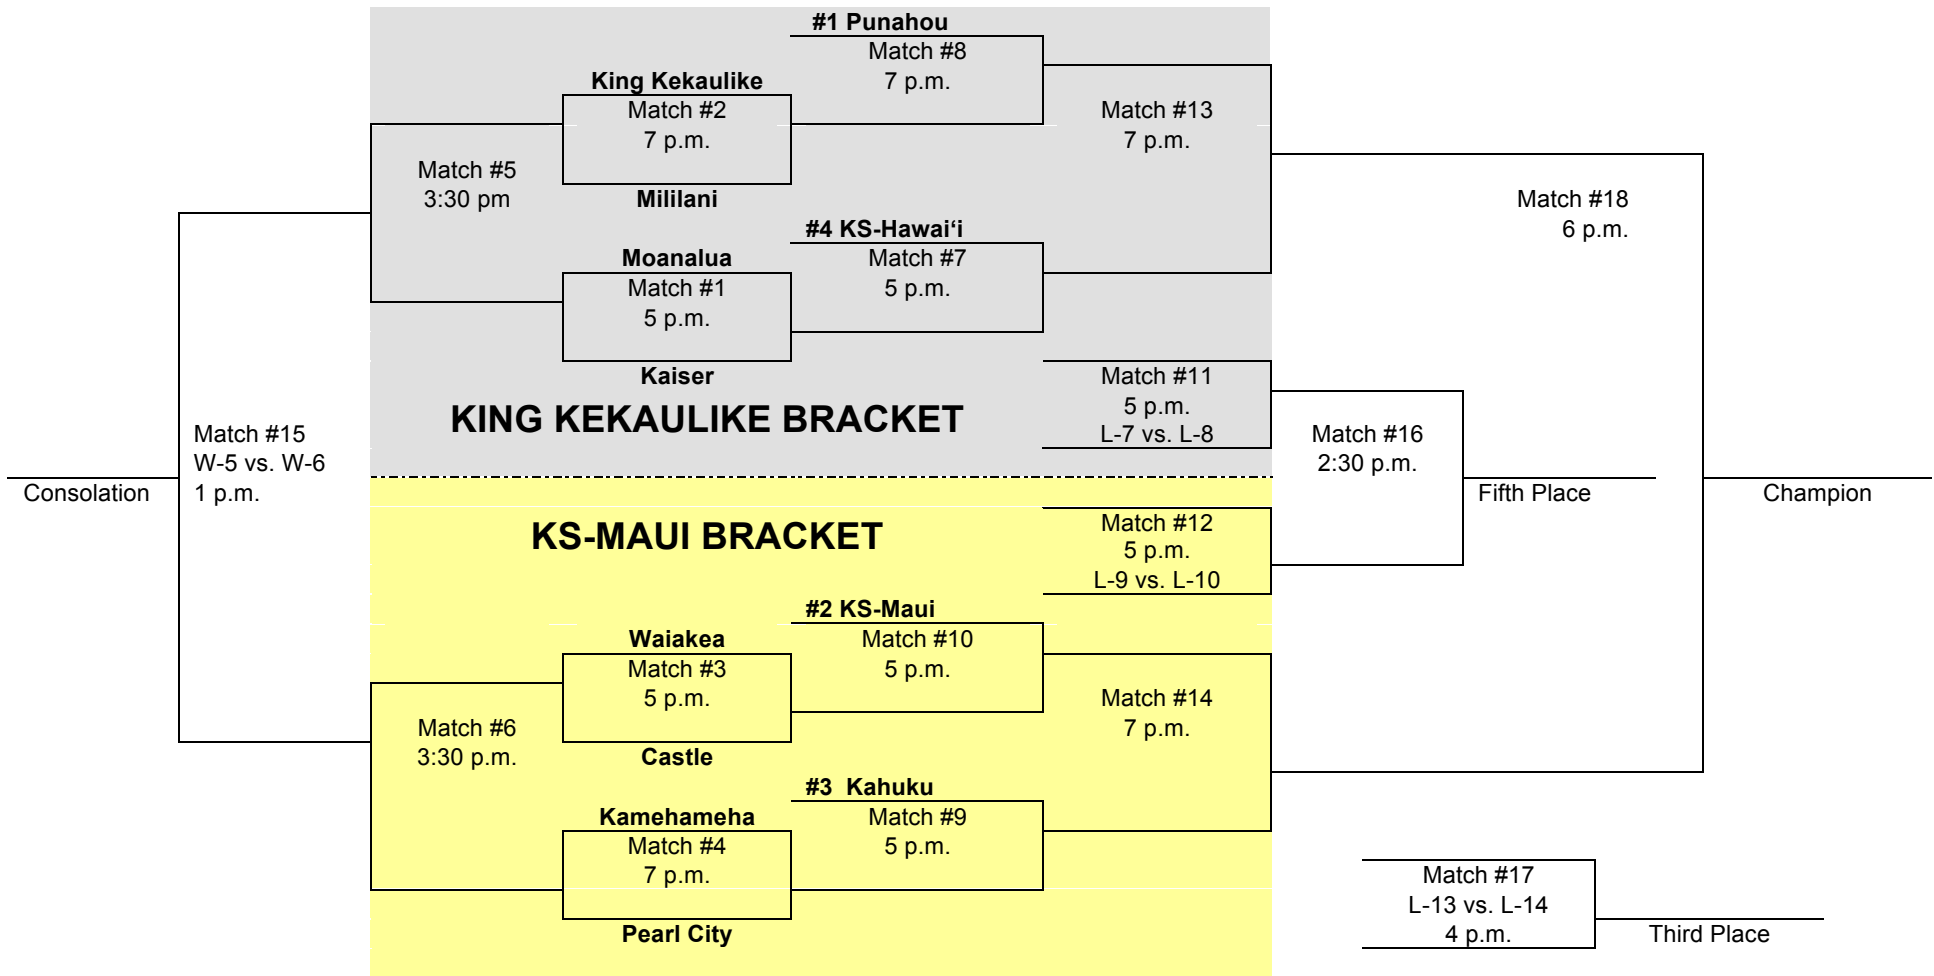

DIVISION I Girls Volleyball State Championships
October 27-30, 2010 – Kamehameha-Maui and King Kekaulike H.S.
Presented by the Hawai'i High School Athletic Association

Saturday
Oct. 30

Thursday
Oct. 28

Wednesday
Oct. 27

Thursday
Oct. 28

Friday
Oct. 29

Saturday
Oct. 30