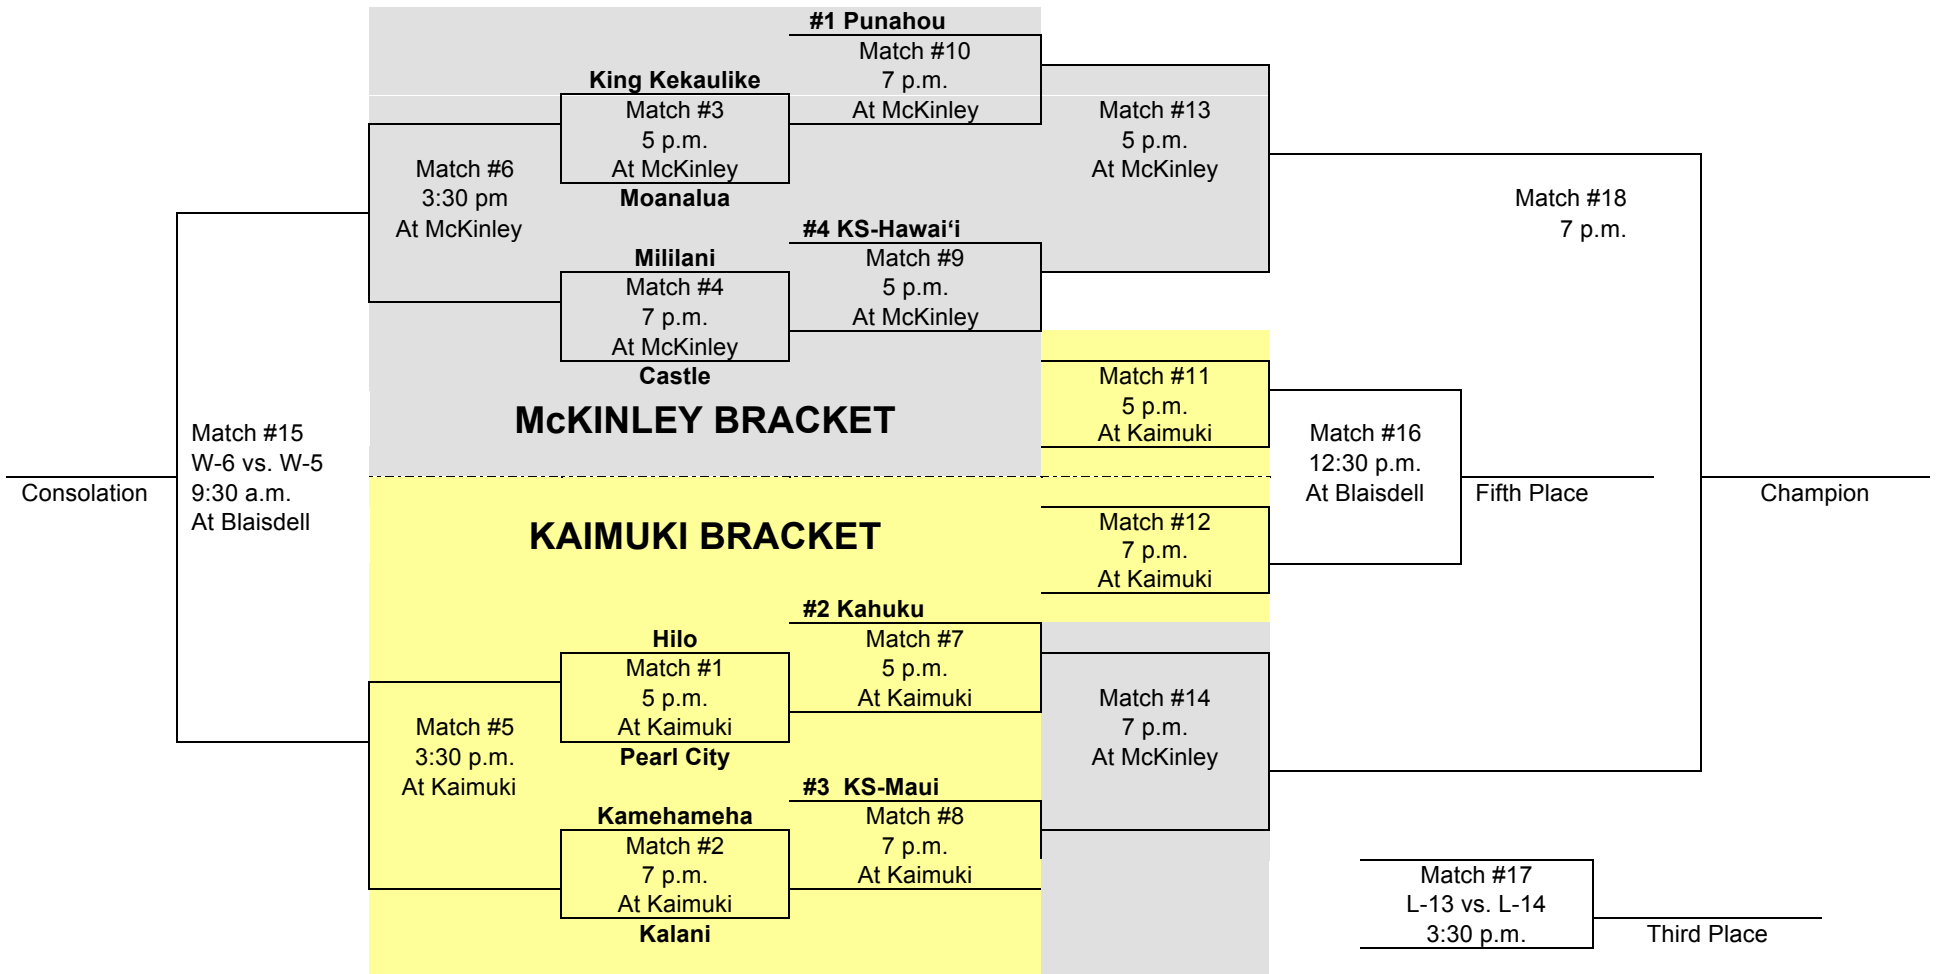

DIVISION I Girls Volleyball State Championships
Oct. 30-Nov. 2, 2012 – McKinley, Kaimuki and Blaisdell Arena
Presented by the Hawai'i High School Athletic Association

Friday
Nov. 2

Wednesday
Oct. 31

Tuesday
Oct. 30

Wednesday
Oct. 31

Thursday
Nov. 1

Friday
Nov. 2