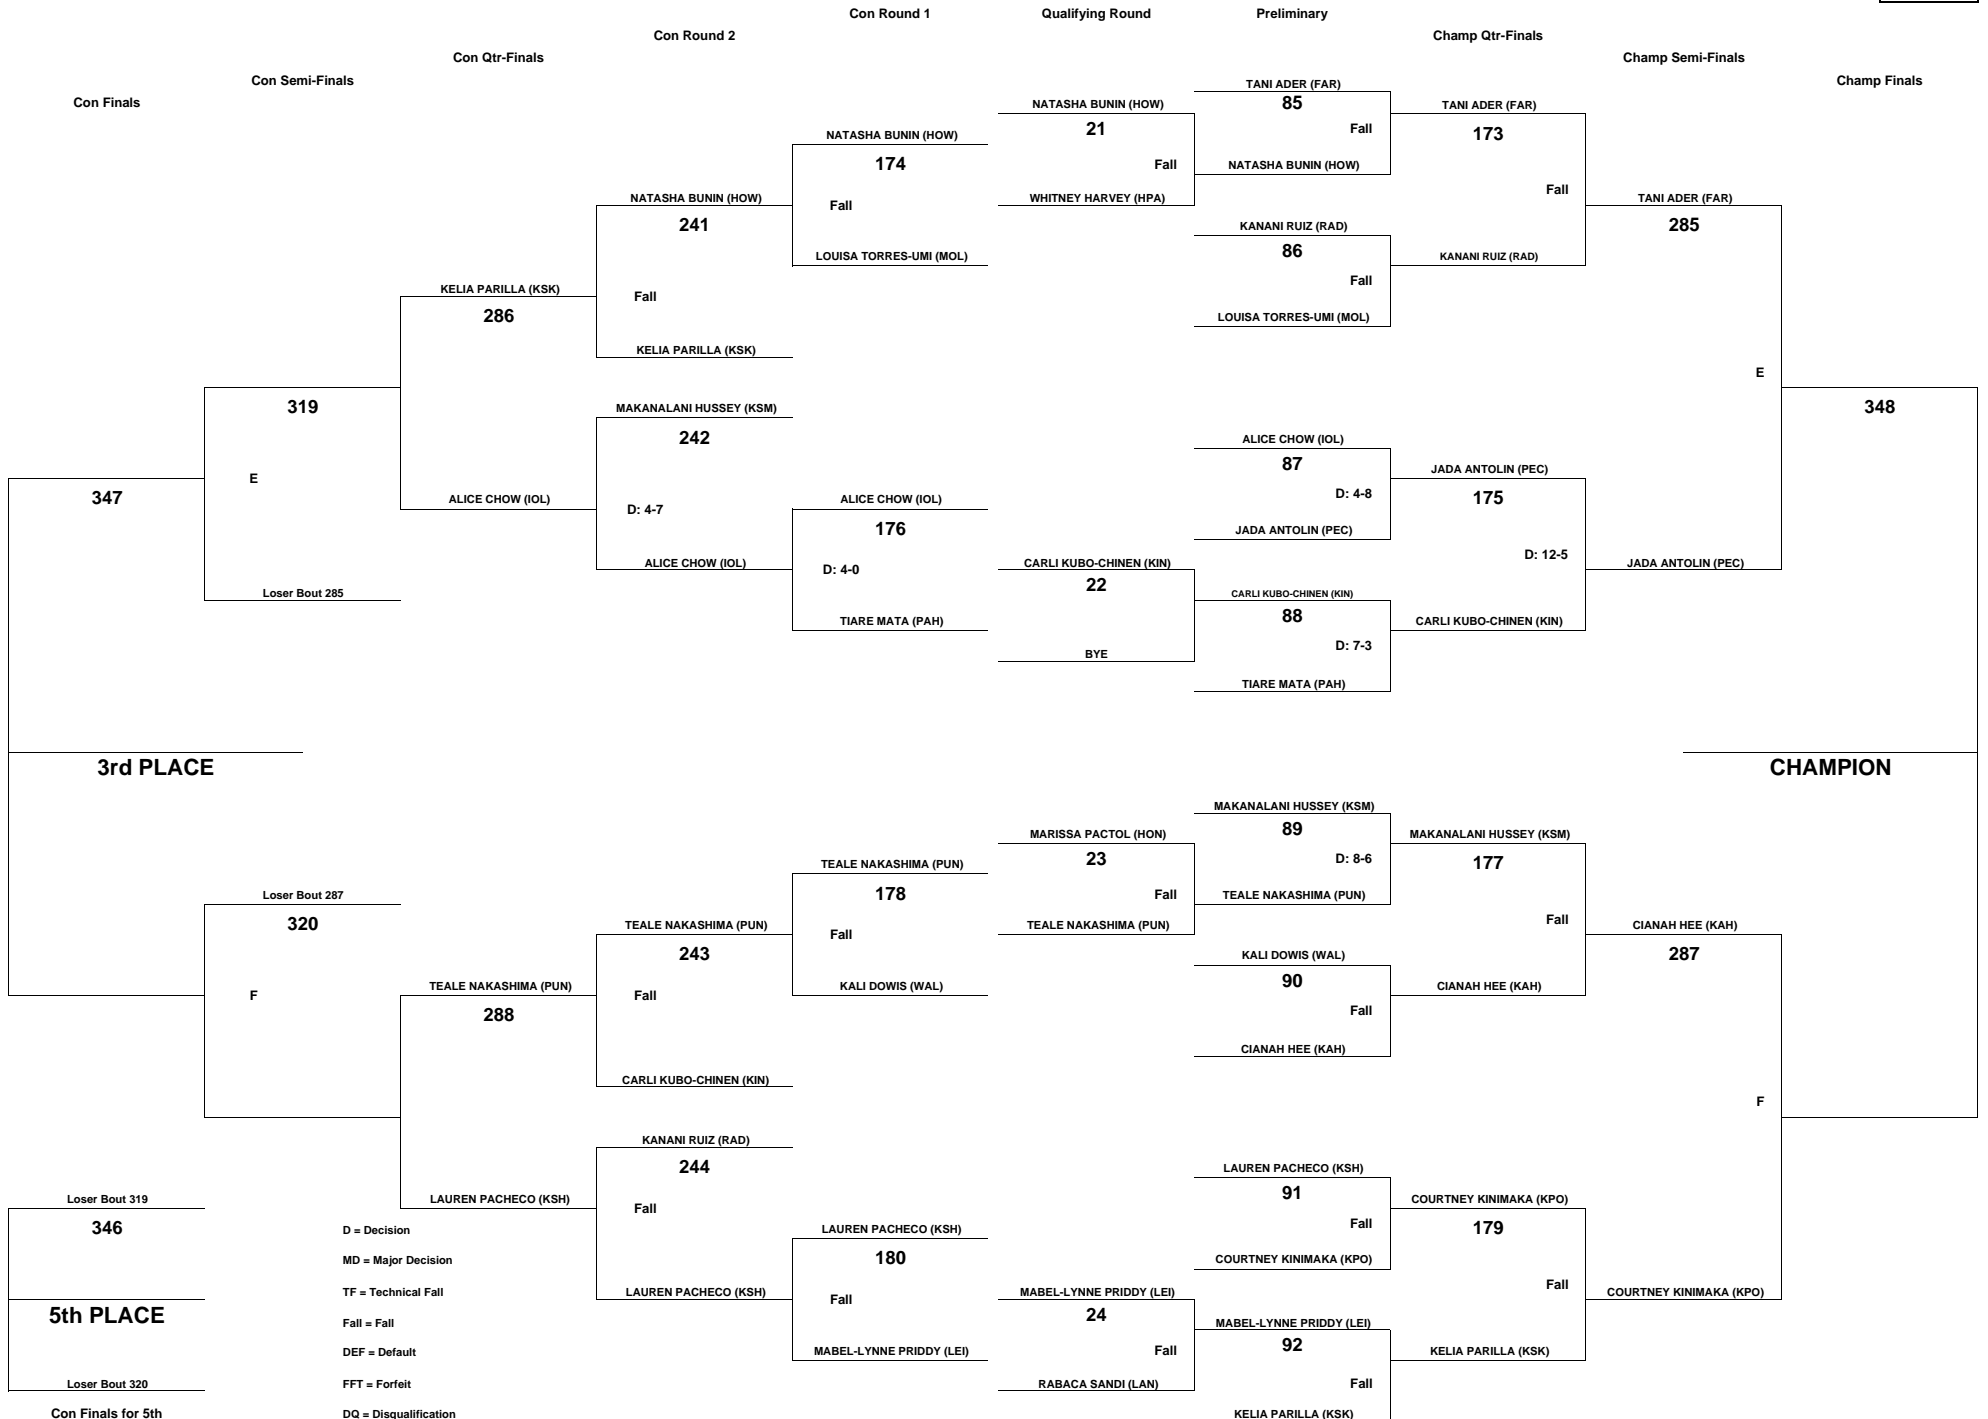

CHEVRON-HAWAII HIGH SCHOOL ATHLETIC ASSOCIATION 2008 GIRLS WRESTLING CHAMPIONSHIPS

WEIGHT CLASS

125