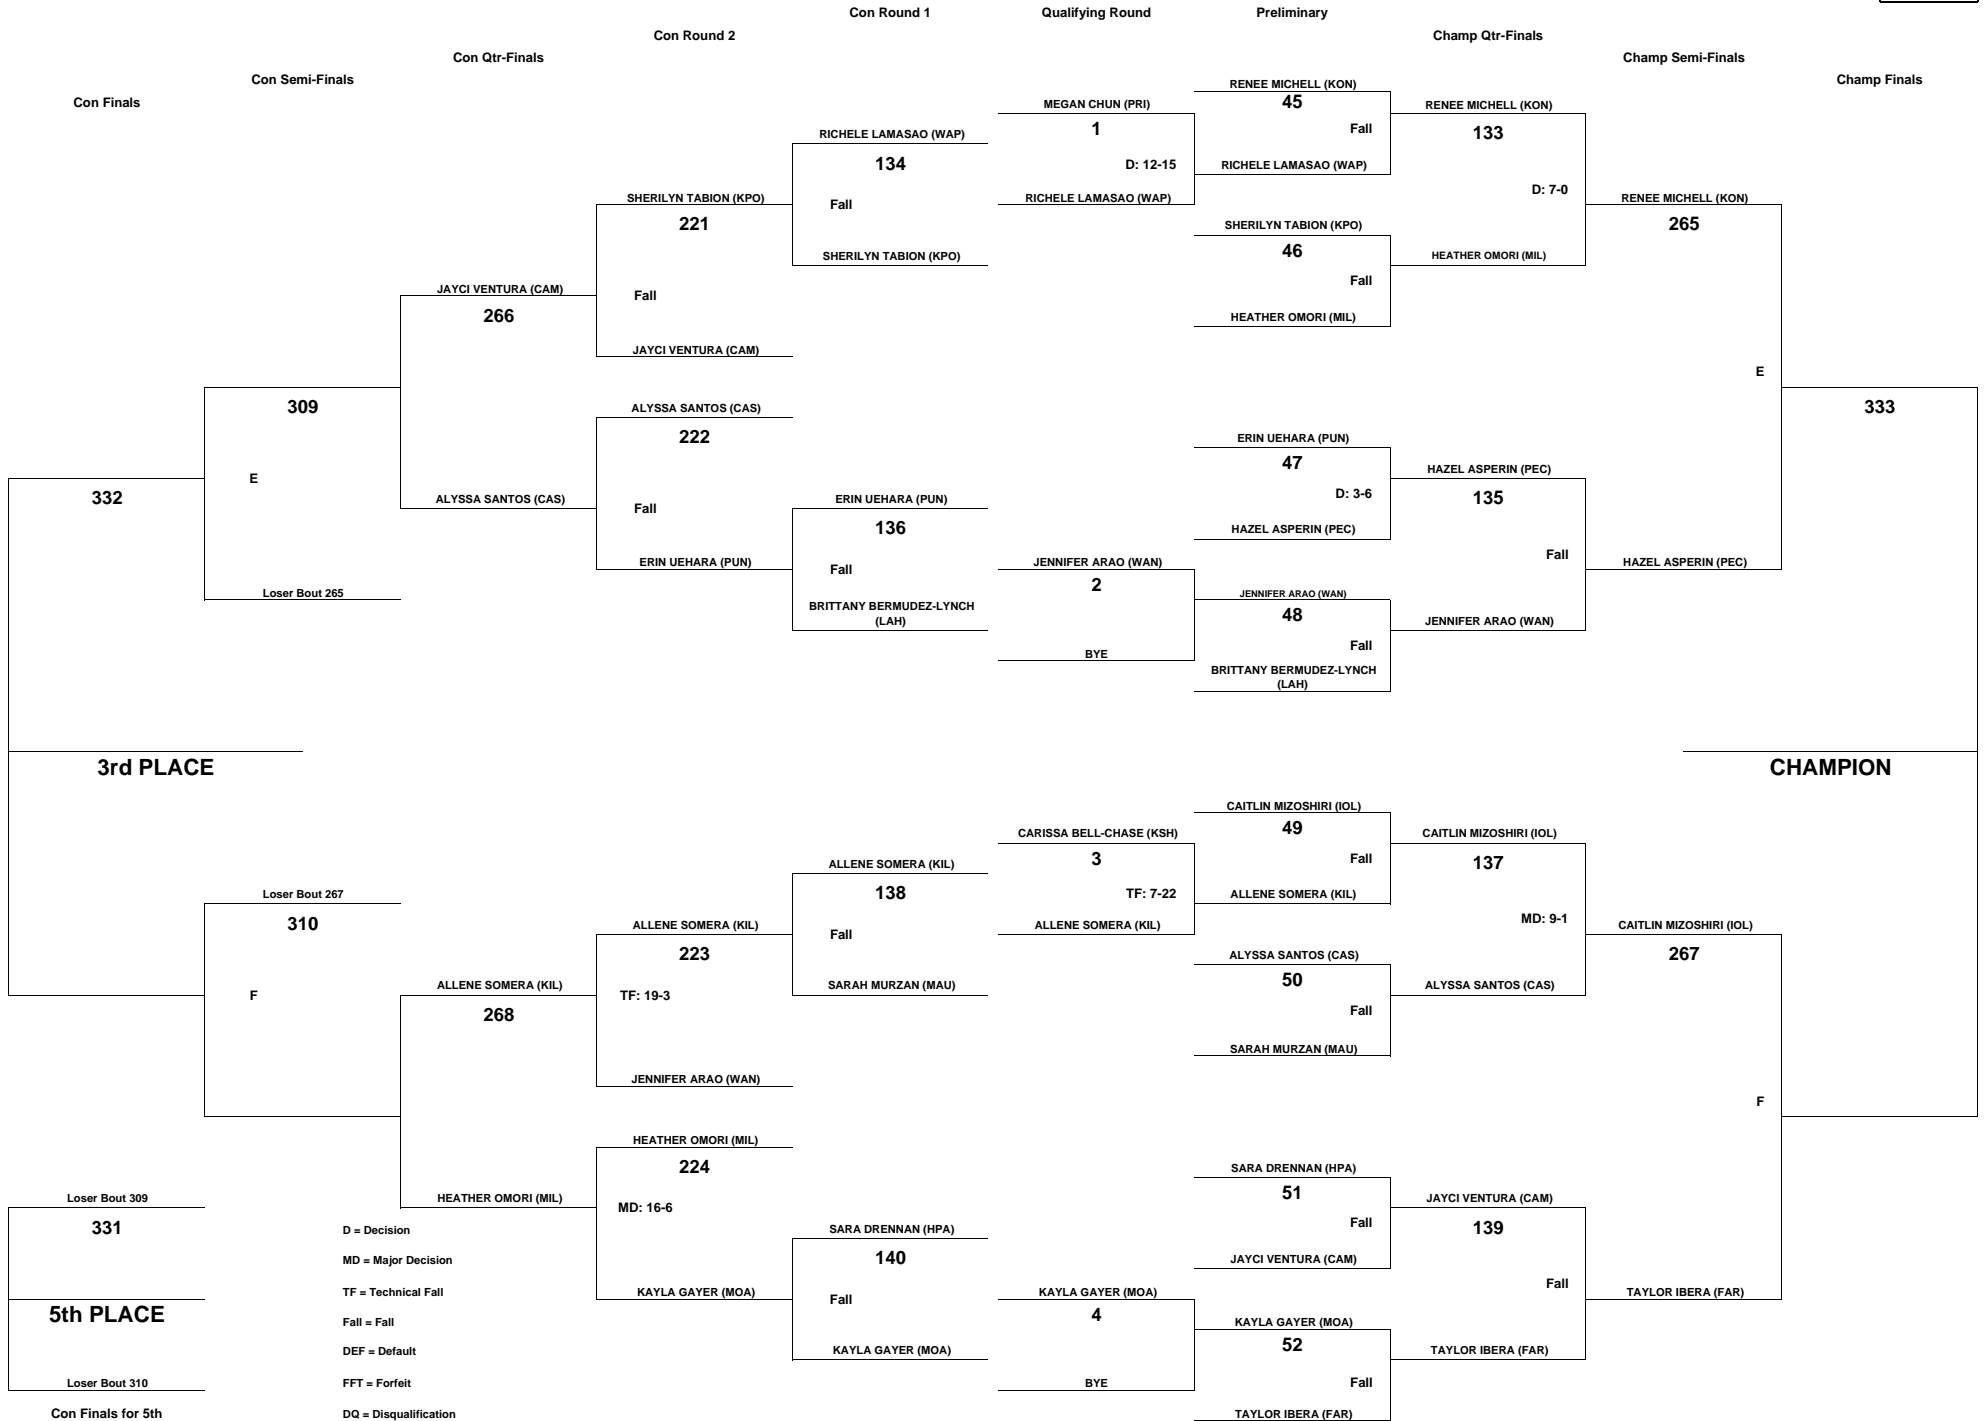

# CHEVRON-HAWAII HIGH SCHOOL ATHLETIC ASSOCIATION 2008 GIRLS WRESTLING CHAMPIONSHIPS

WEIGHT CLASS

**98**