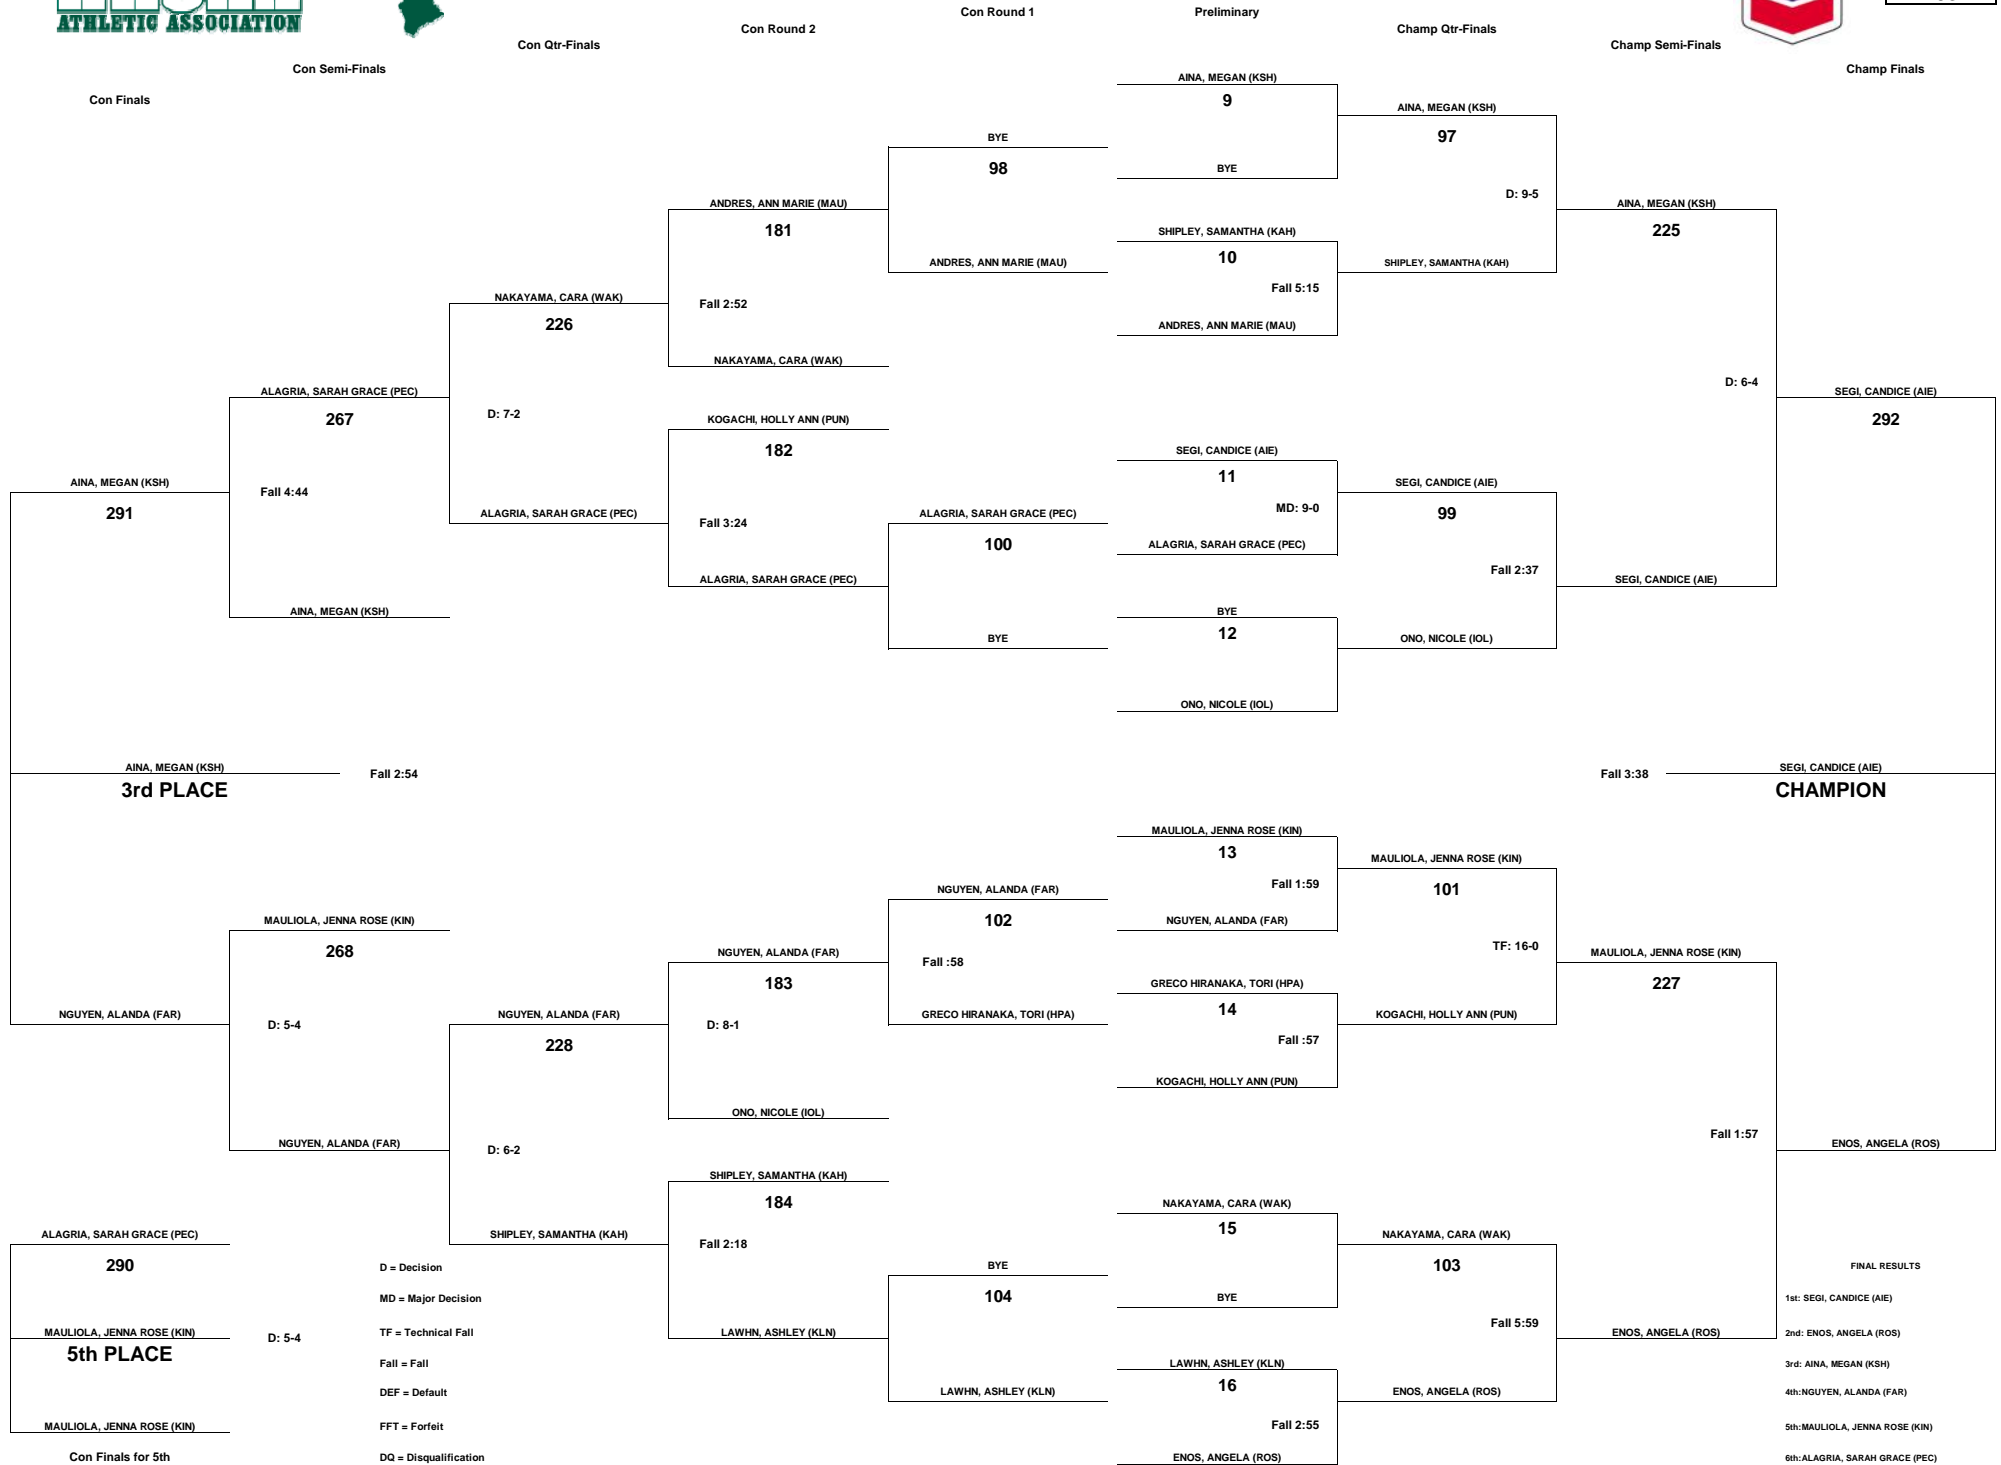

# CHEVRON-HAWAII HIGH SCHOOL ATHLETIC ASSOCIATION 2012 GIRLS WRESTLING CHAMPIONSHIPS

WEIGHT CLASS

**103**

D = Decision  
 MD = Major Decision  
 TF = Technical Fall  
 Fall = Fall  
 DEF = Default  
 FFT = Forfeit  
 DQ = Disqualification