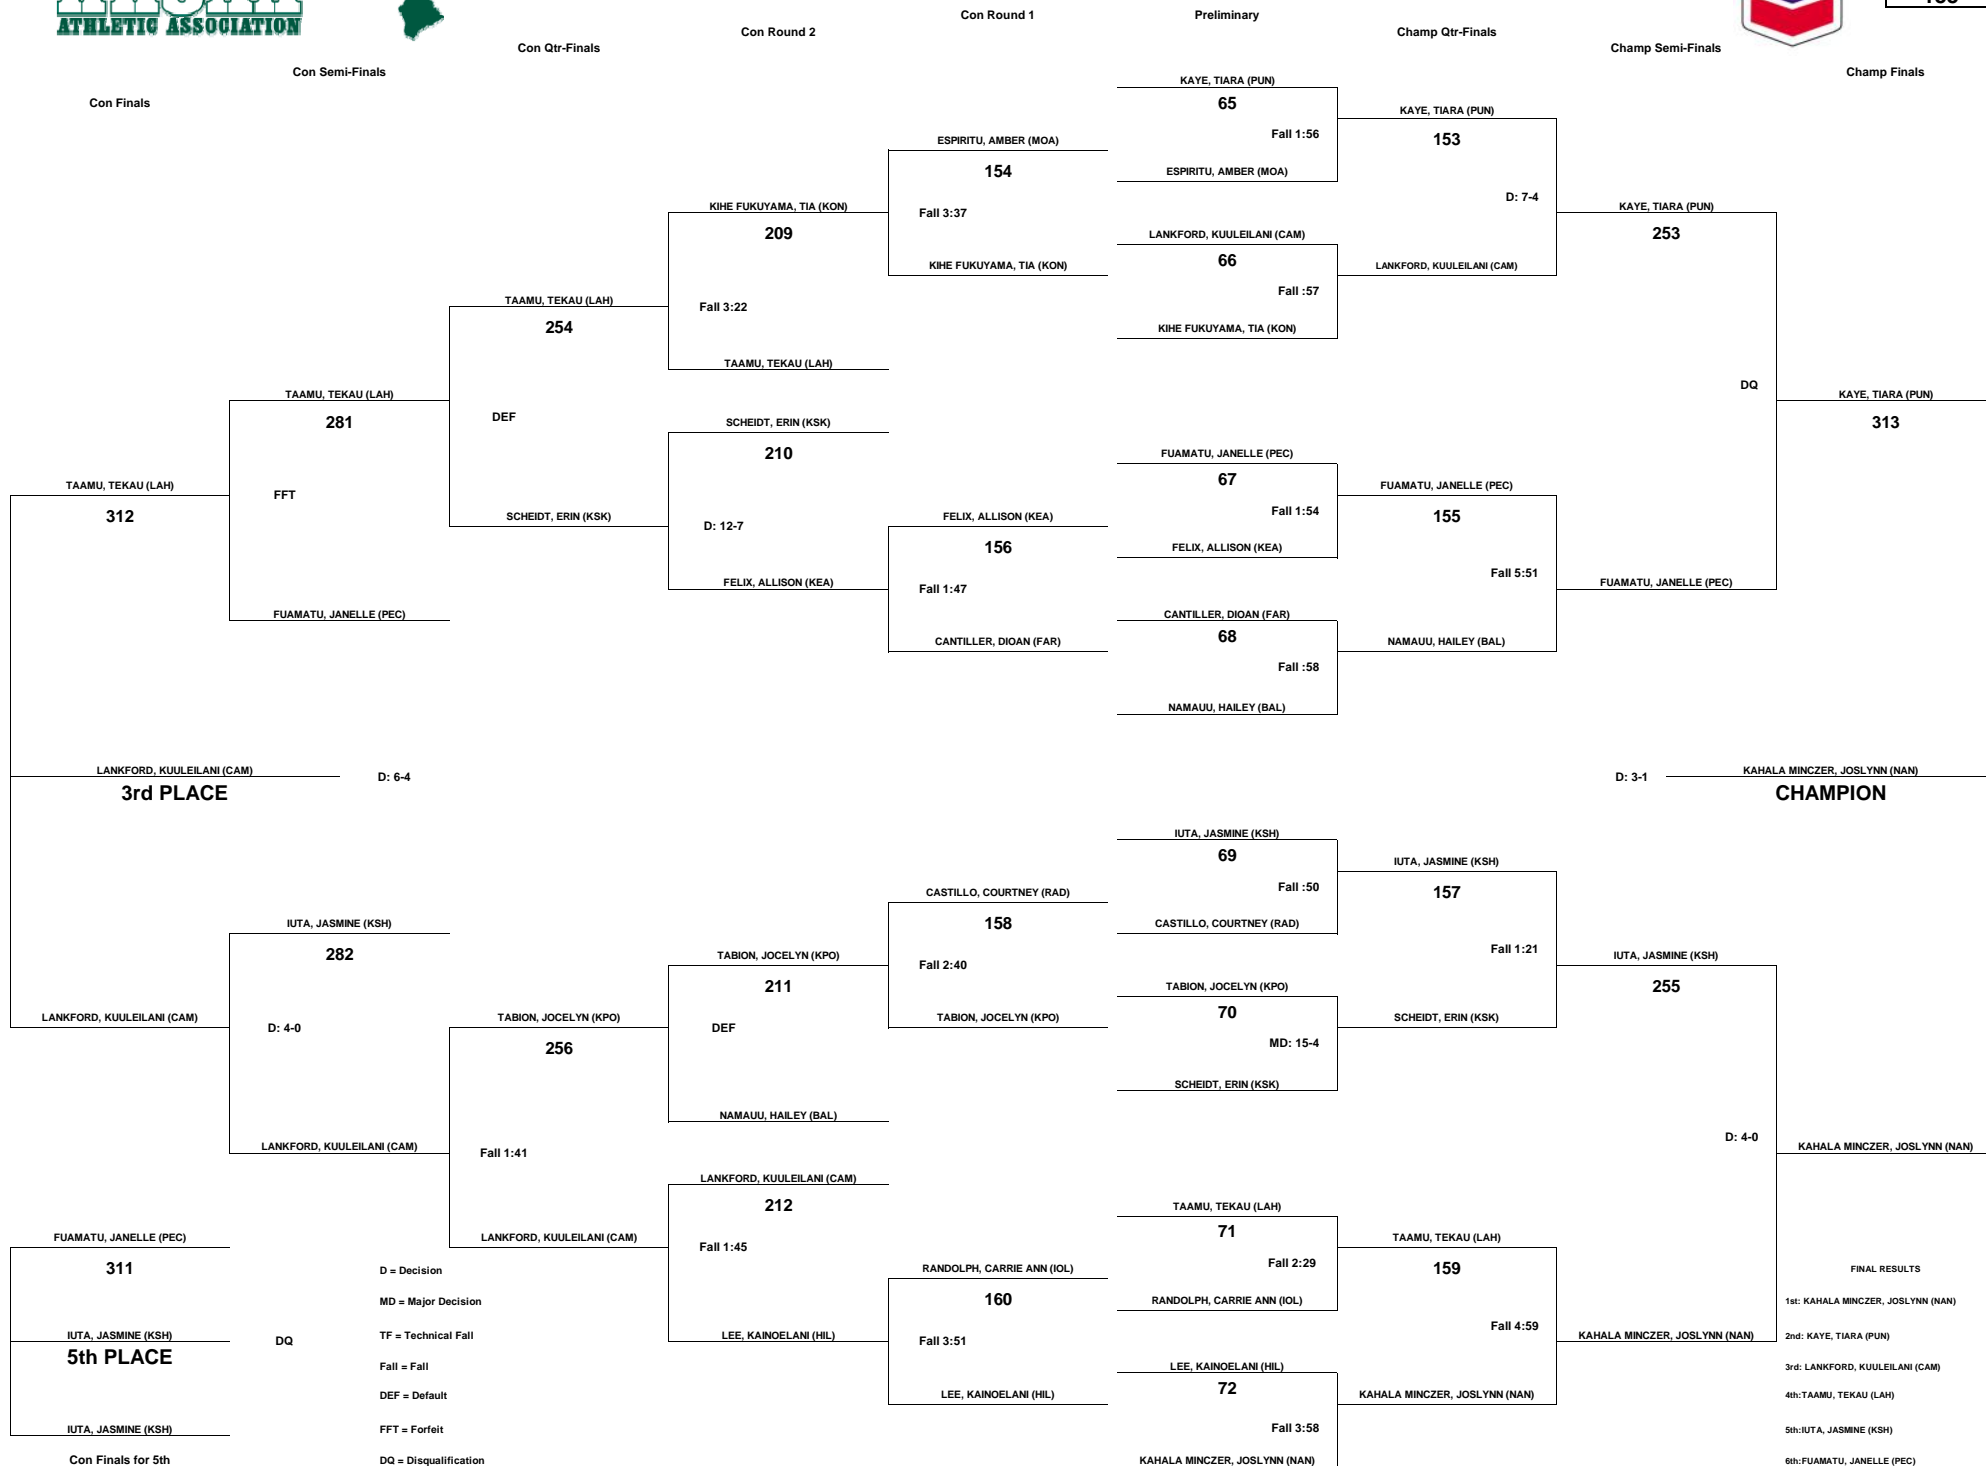

CHEVRON-HAWAII HIGH SCHOOL ATHLETIC ASSOCIATION 2012 GIRLS WRESTLING CHAMPIONSHIPS

WEIGHT CLASS
155