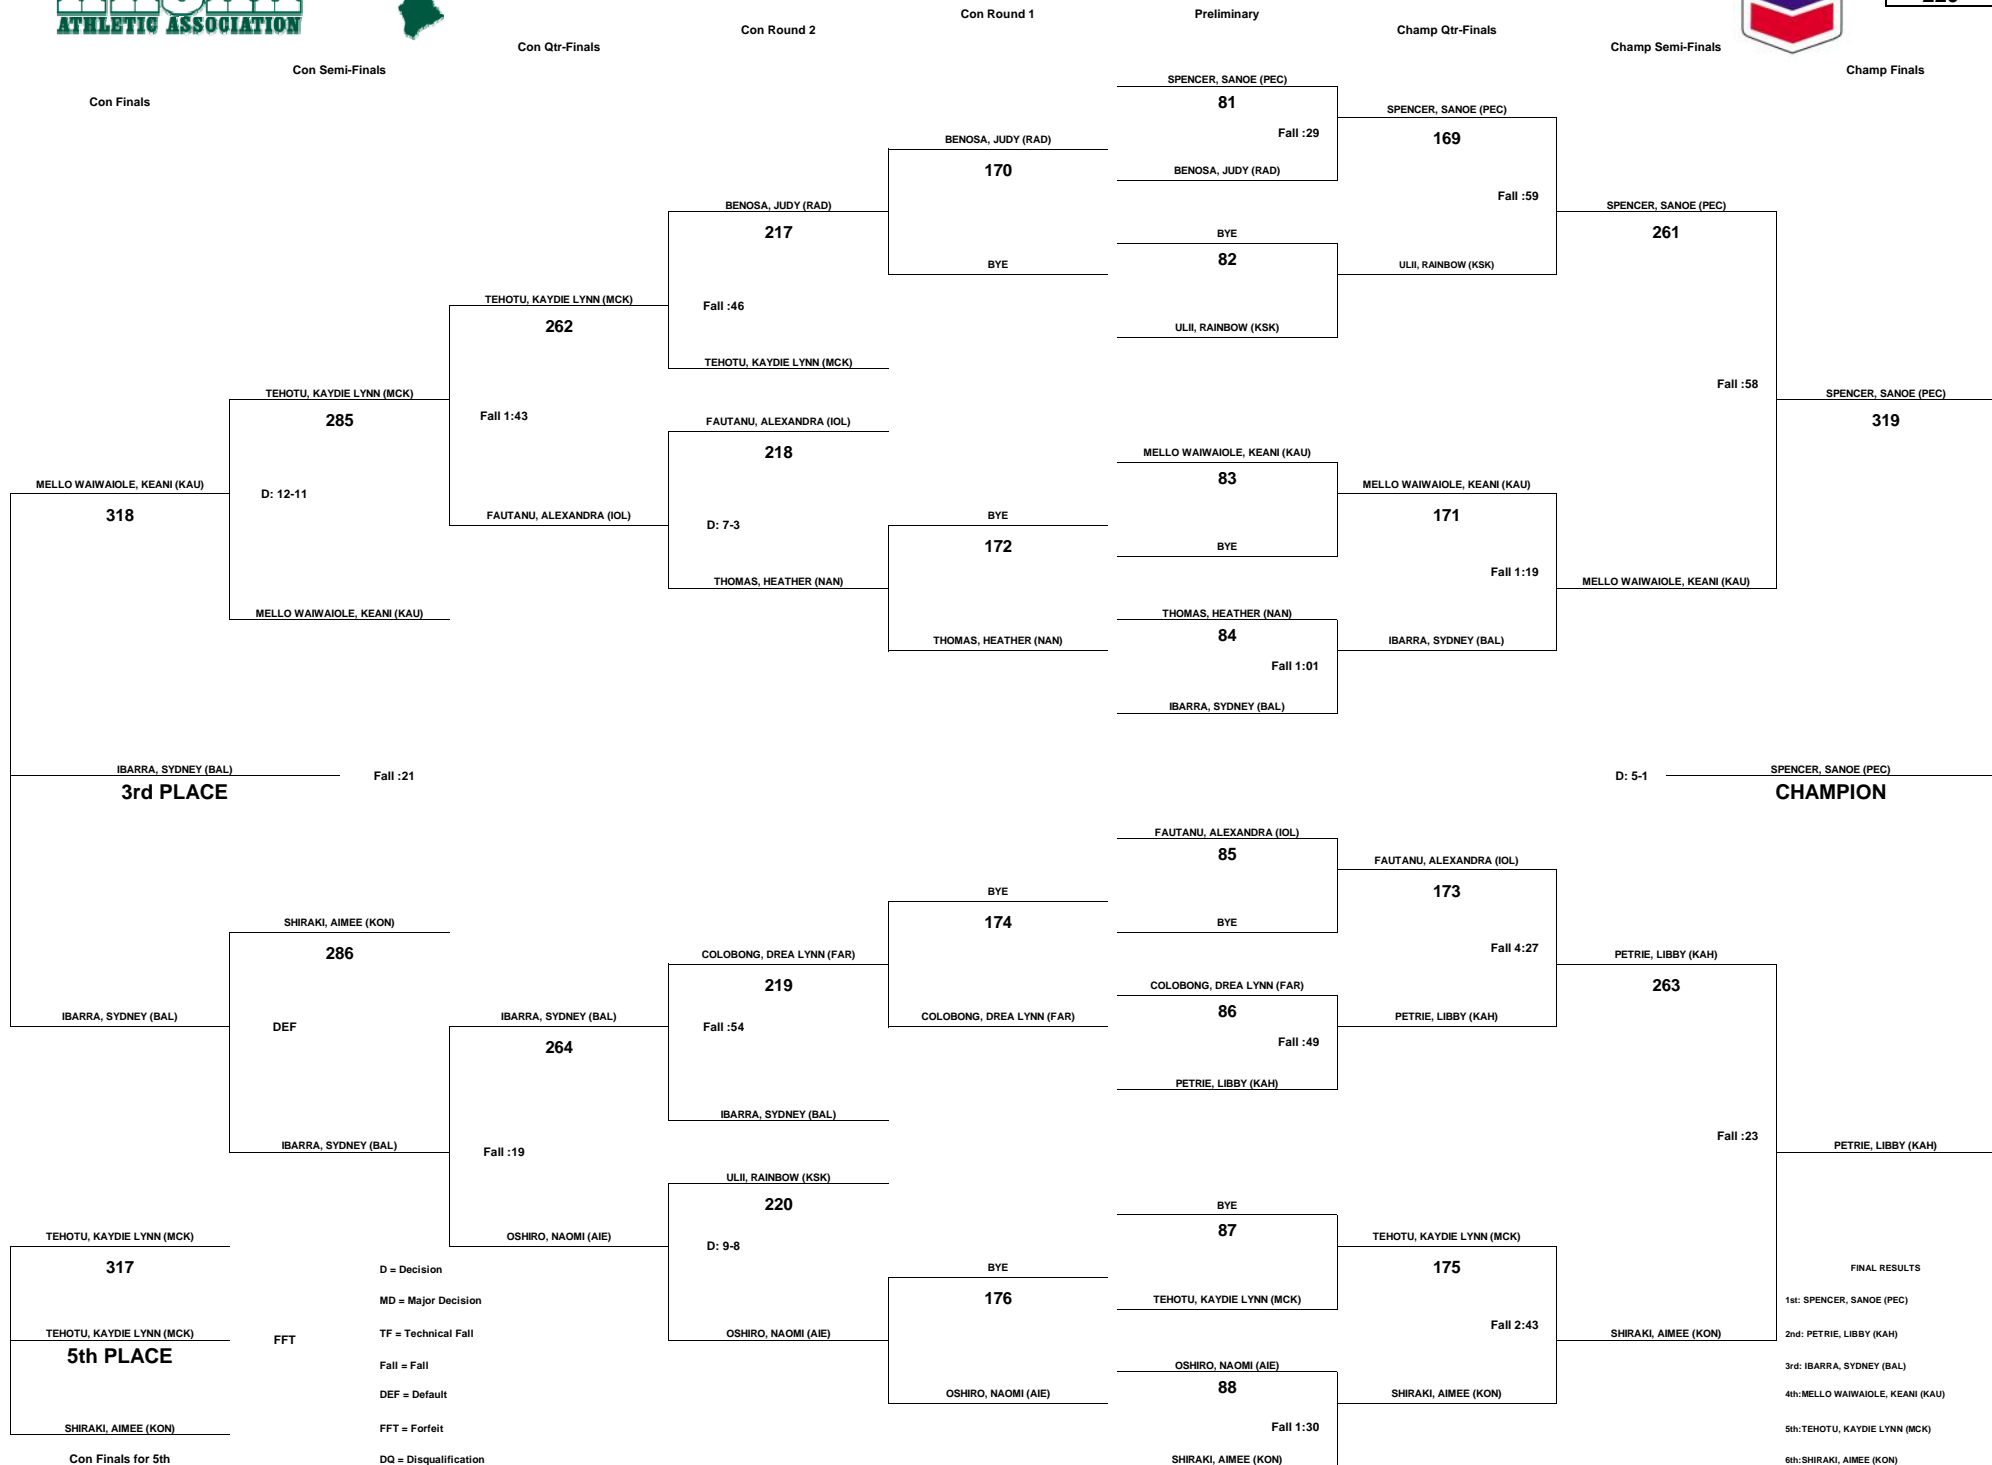

CHEVRON-HAWAII HIGH SCHOOL ATHLETIC ASSOCIATION 2012 GIRLS WRESTLING CHAMPIONSHIPS

WEIGHT CLASS
220

D = Decision
MD = Major Decision
TF = Technical Fall
Fall = Fall
DEF = Default
FFT = Forfeit
DQ = Disqualification

Con Finals for 5th