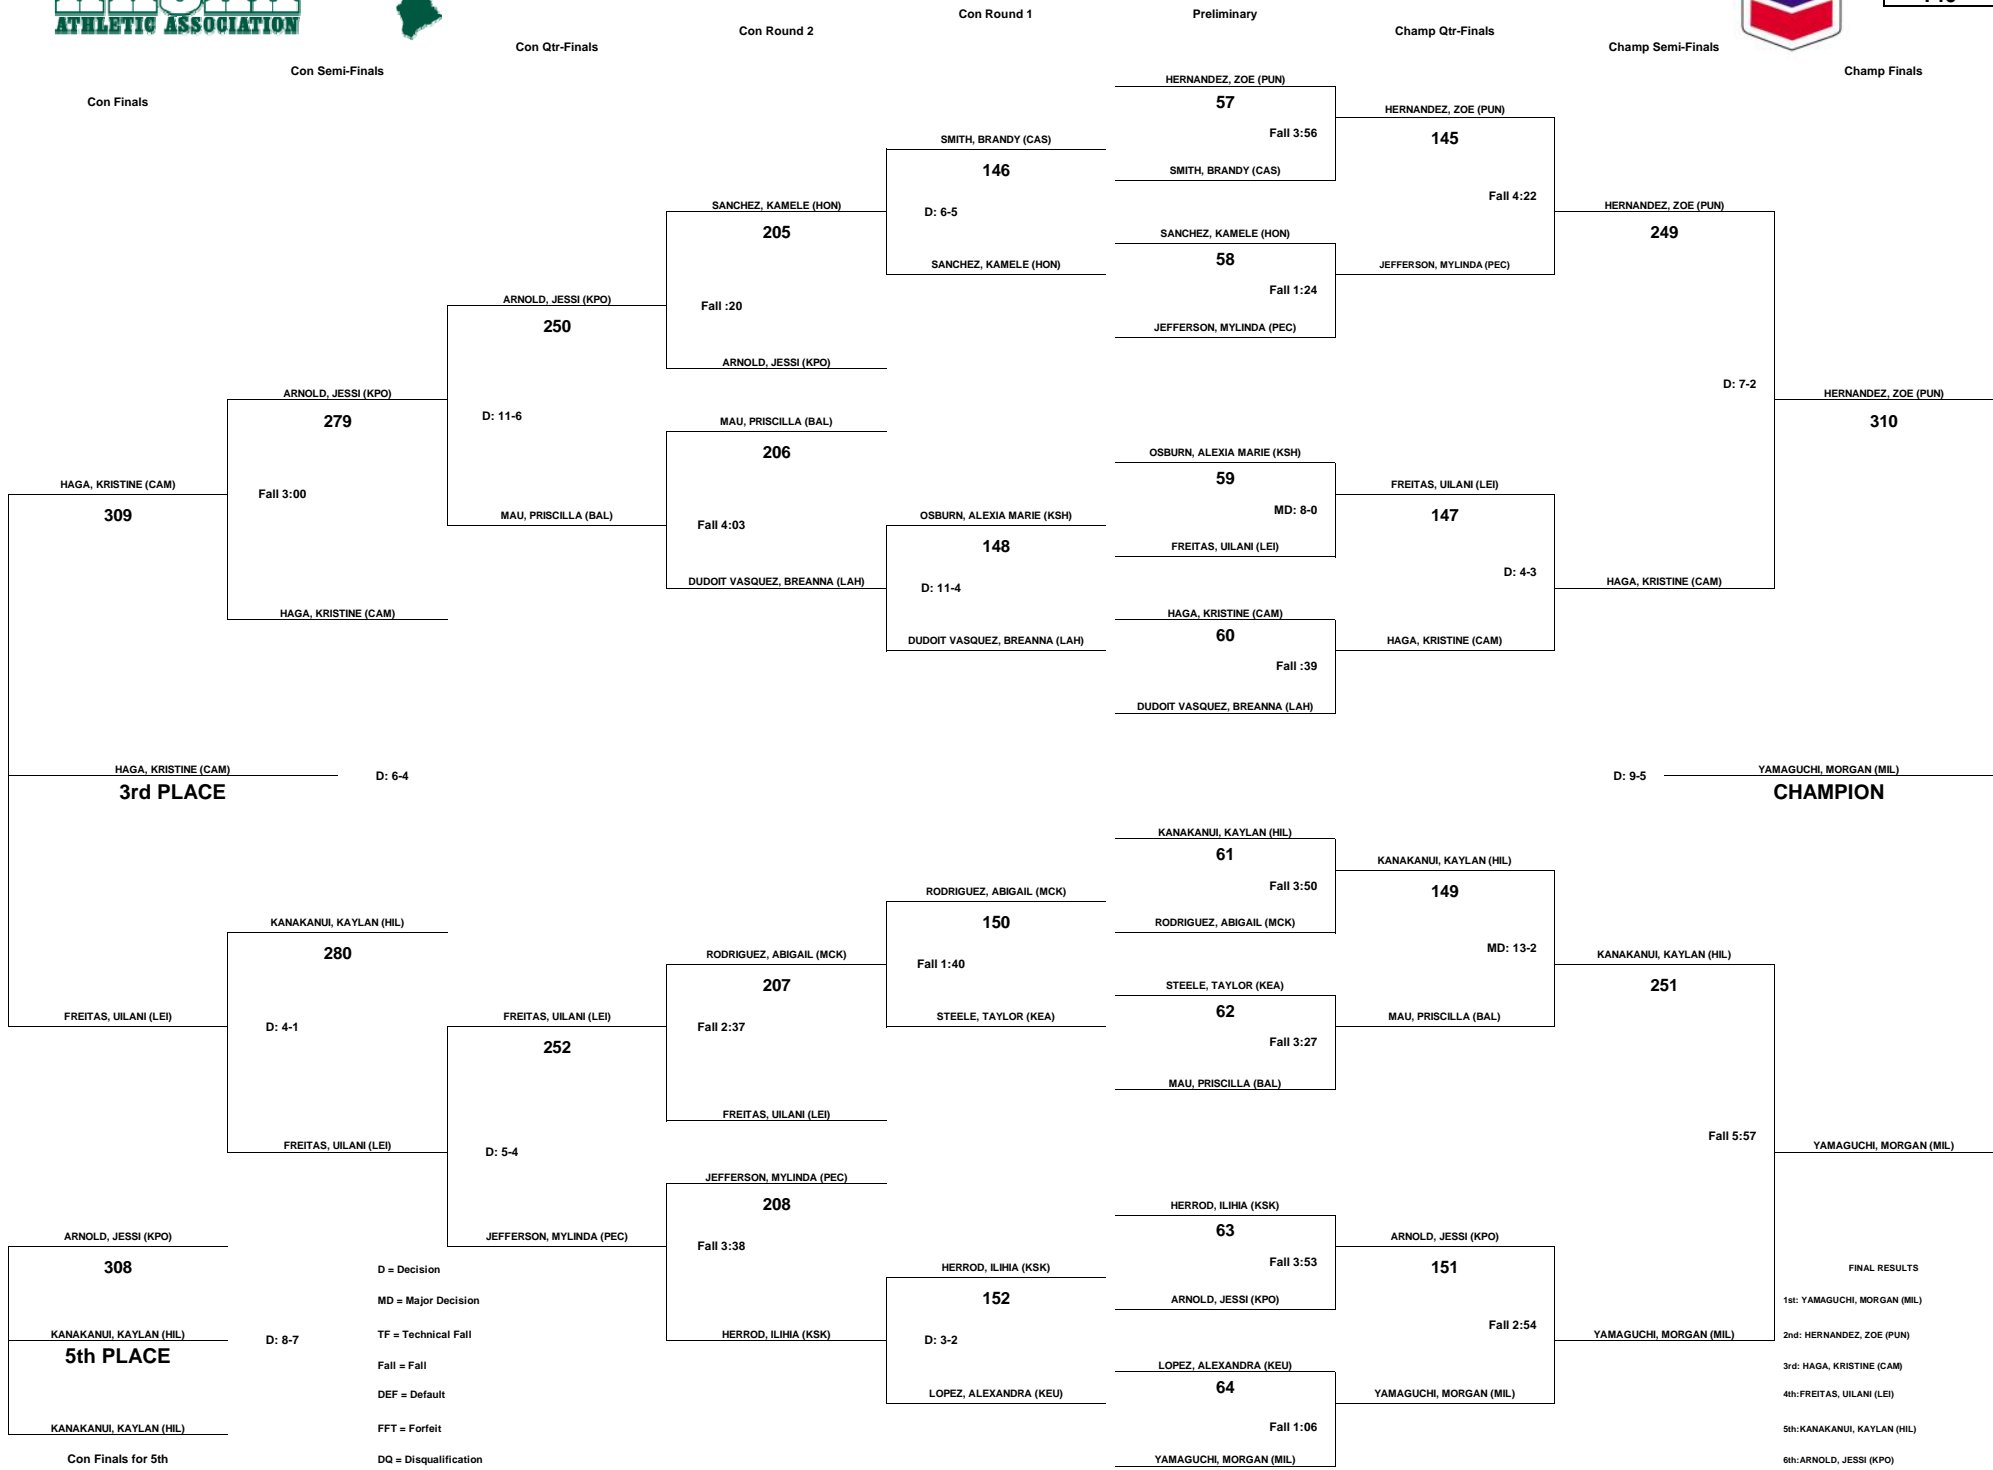

CHEVRON-HAWAII HIGH SCHOOL ATHLETIC ASSOCIATION
2012 GIRLS WRESTLING CHAMPIONSHIPS

WEIGHT CLASS
140

D = Decision
MD = Major Decision
TF = Technical Fall
Fall = Fall
DEF = Default
FFT = Forfeit
DQ = Disqualification

FINAL RESULTS
1st: YAMAGUCHI, MORGAN (MIL)
2nd: HERNANDEZ, ZOE (PUN)
3rd: HAGA, KRISTINE (CAM)
4th: FREITAS, UILANI (LEI)
5th: KAKANANUI, KAYLAN (HIL)
6th: ARNOLD, JESSI (KPO)