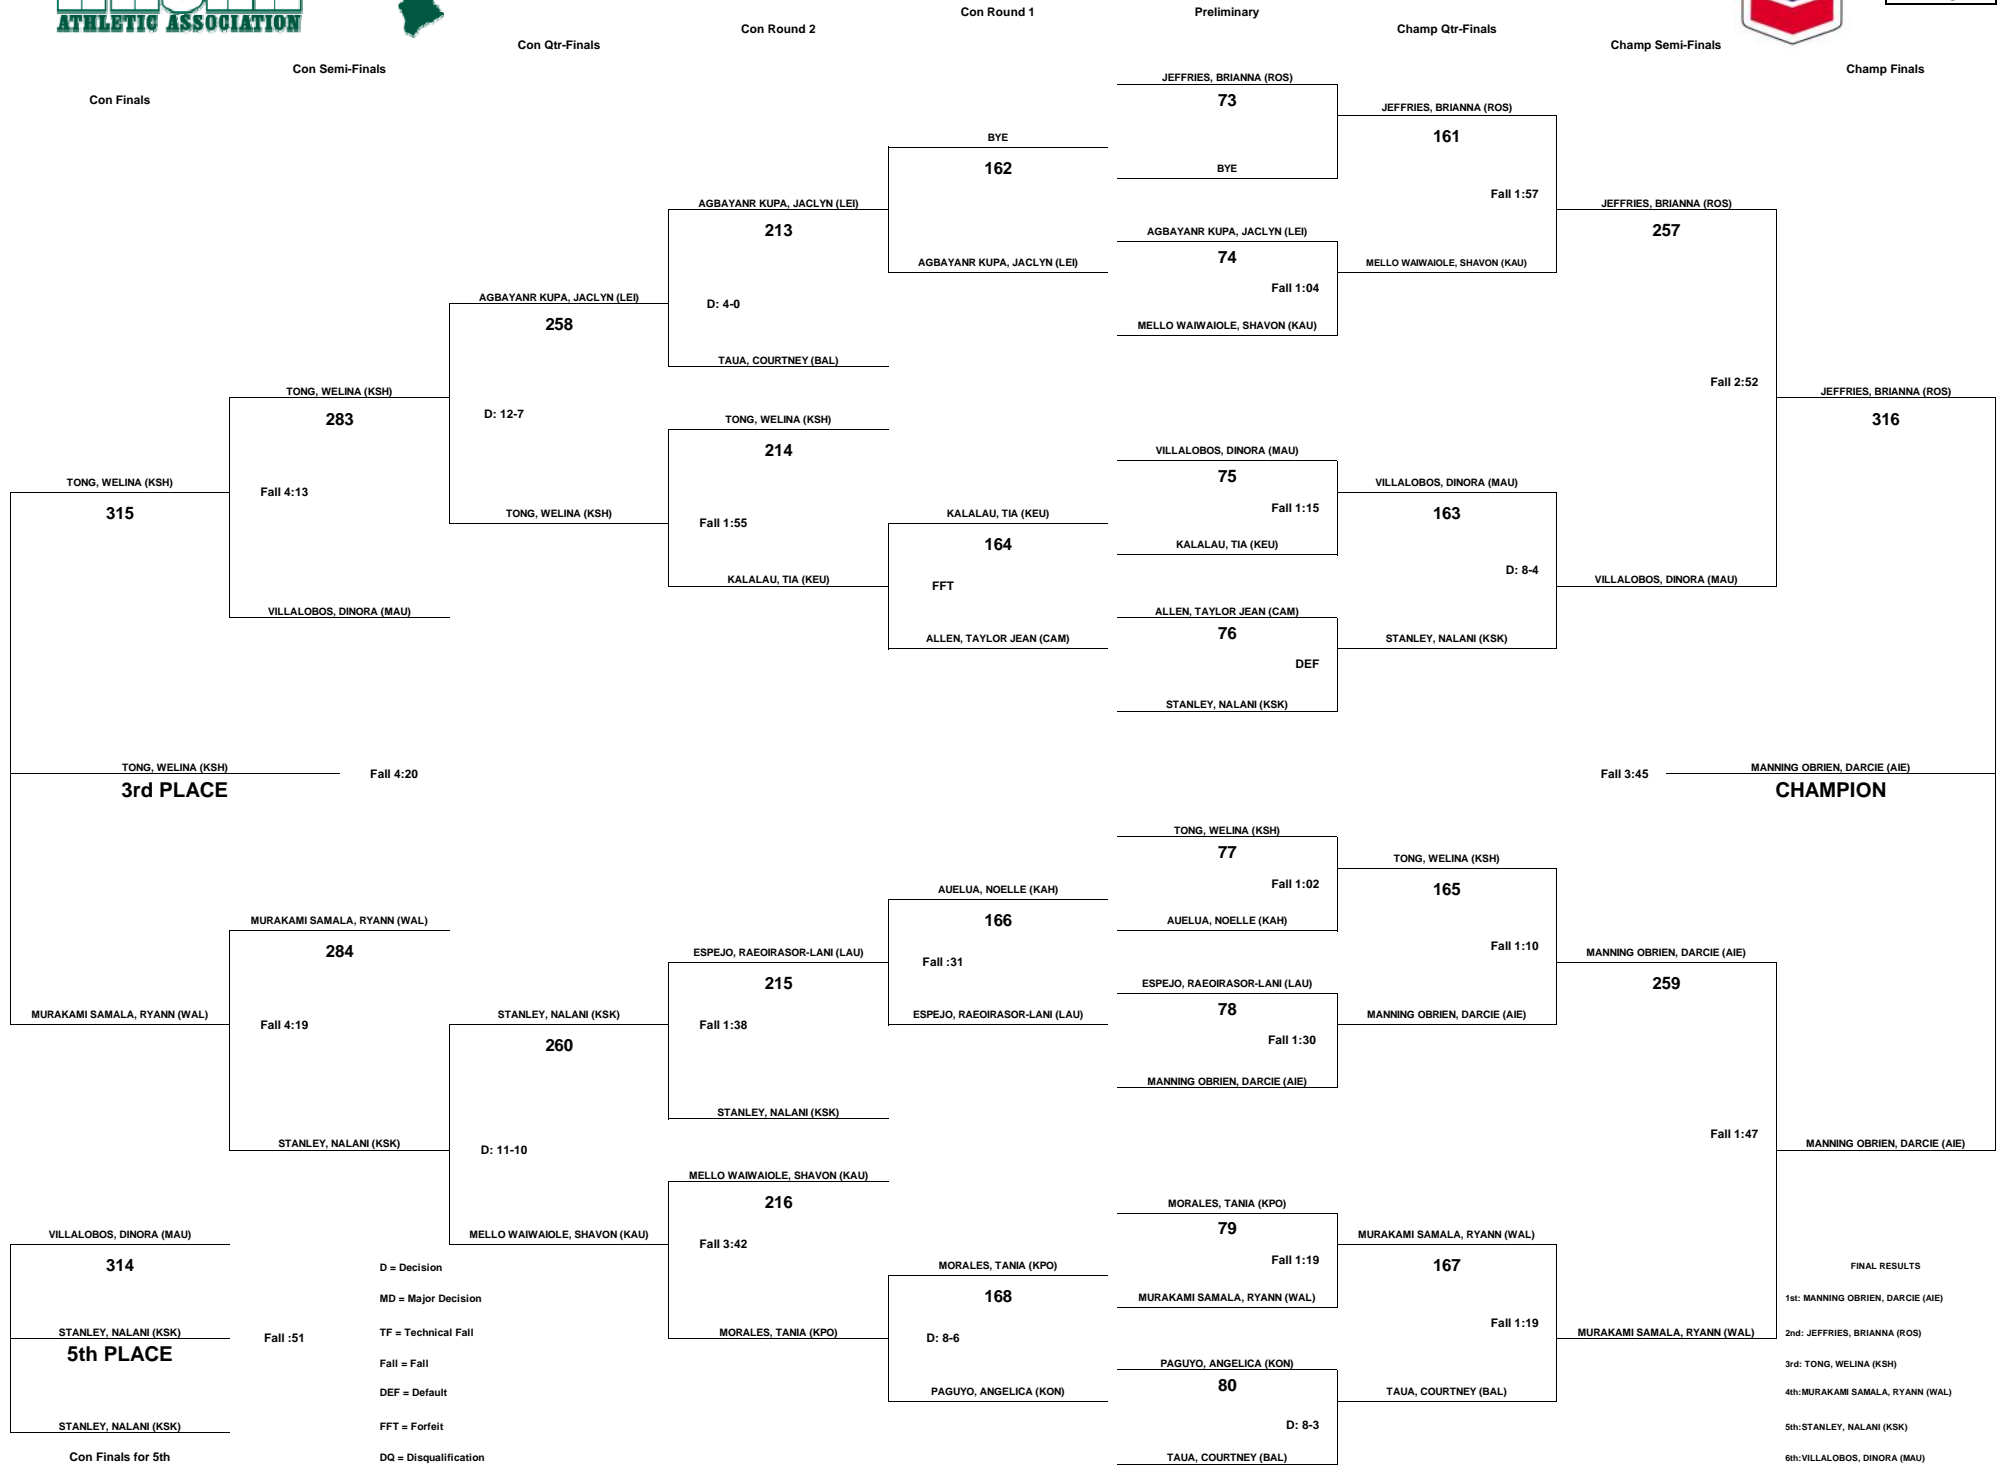

CHEVRON-HAWAII HIGH SCHOOL ATHLETIC ASSOCIATION 2012 GIRLS WRESTLING CHAMPIONSHIPS

WEIGHT CLASS
175