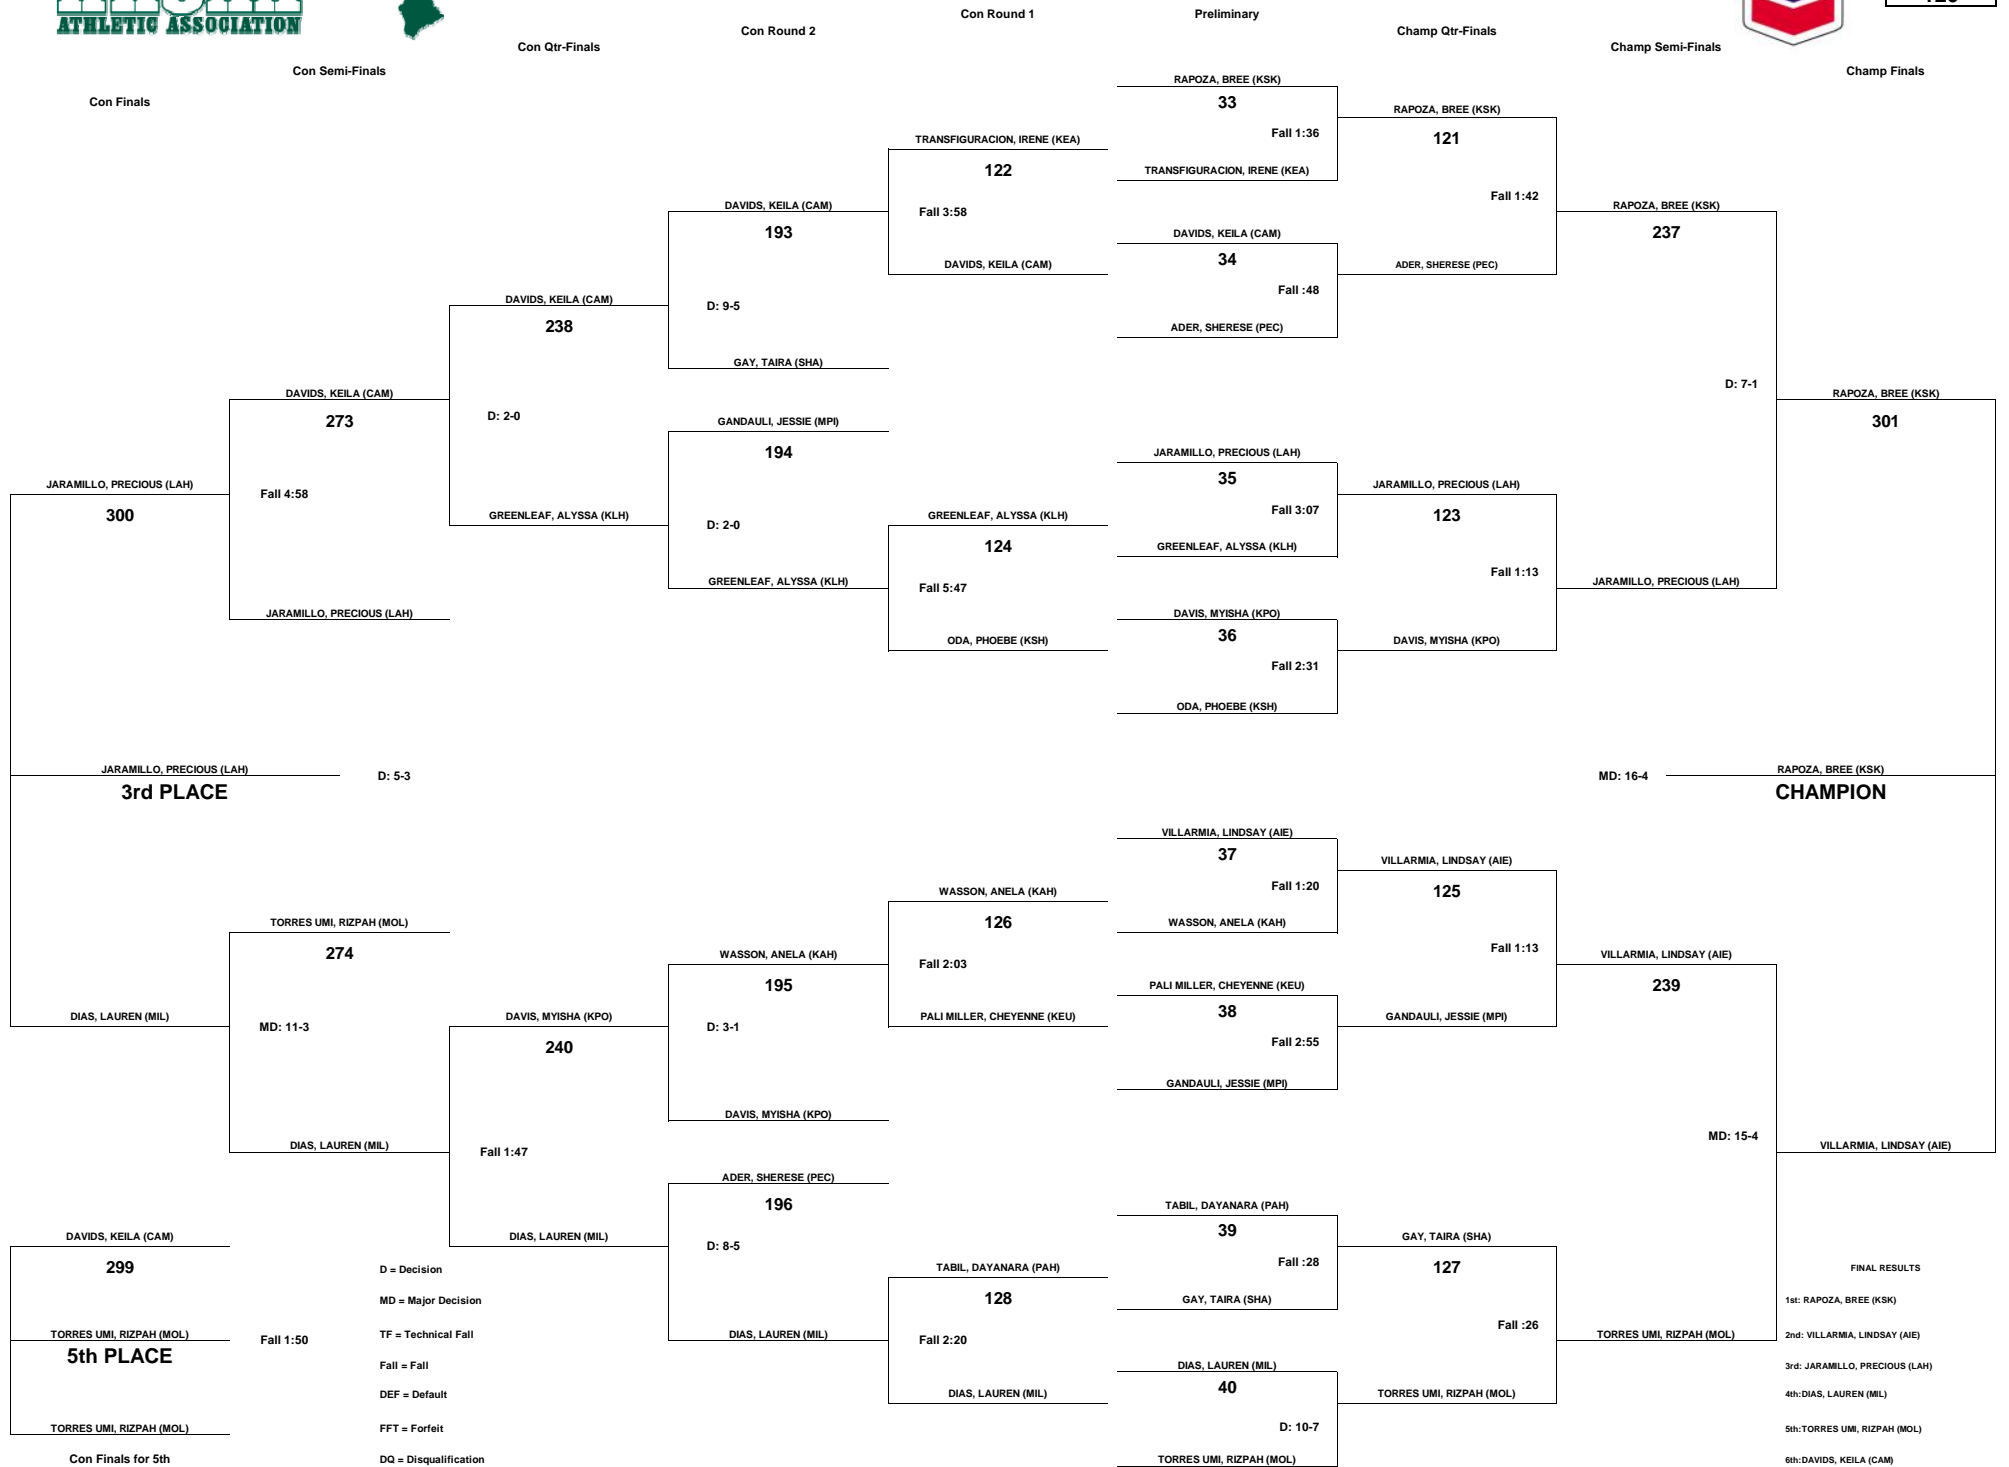

# CHEVRON-HAWAII HIGH SCHOOL ATHLETIC ASSOCIATION 2012 GIRLS WRESTLING CHAMPIONSHIPS

WEIGHT CLASS

120

D = Decision  
 MD = Major Decision  
 TF = Technical Fall  
 Fall = Fall  
 DEF = Default  
 FFT = Forfeit  
 DQ = Disqualification