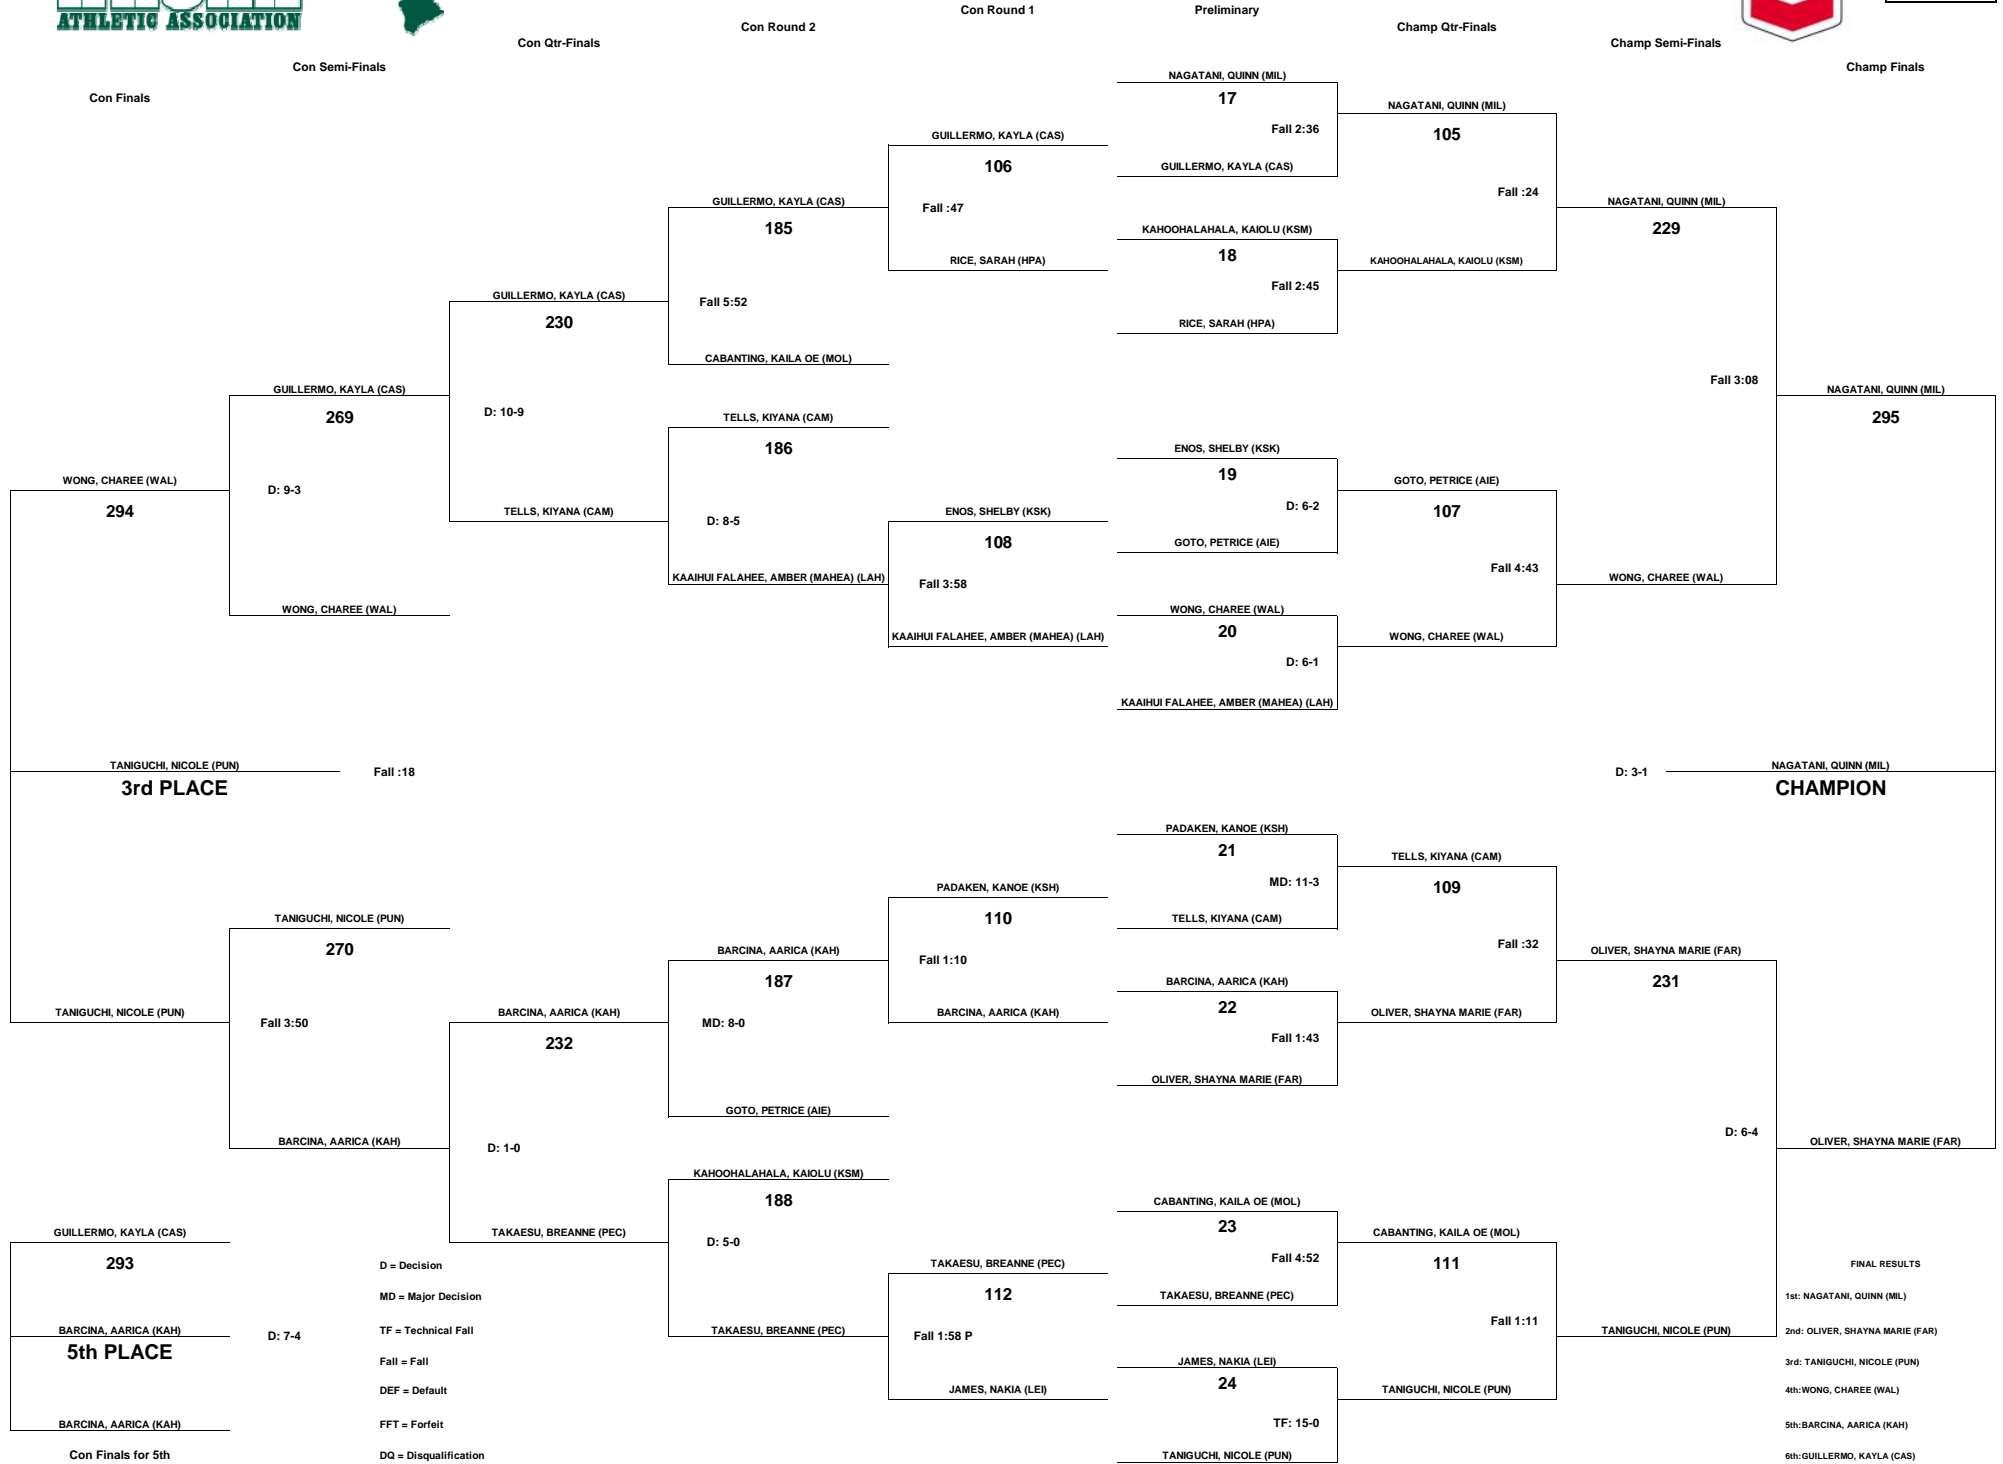

CHEVRON-HAWAII HIGH SCHOOL ATHLETIC ASSOCIATION 2012 GIRLS WRESTLING CHAMPIONSHIPS

WEIGHT CLASS
108