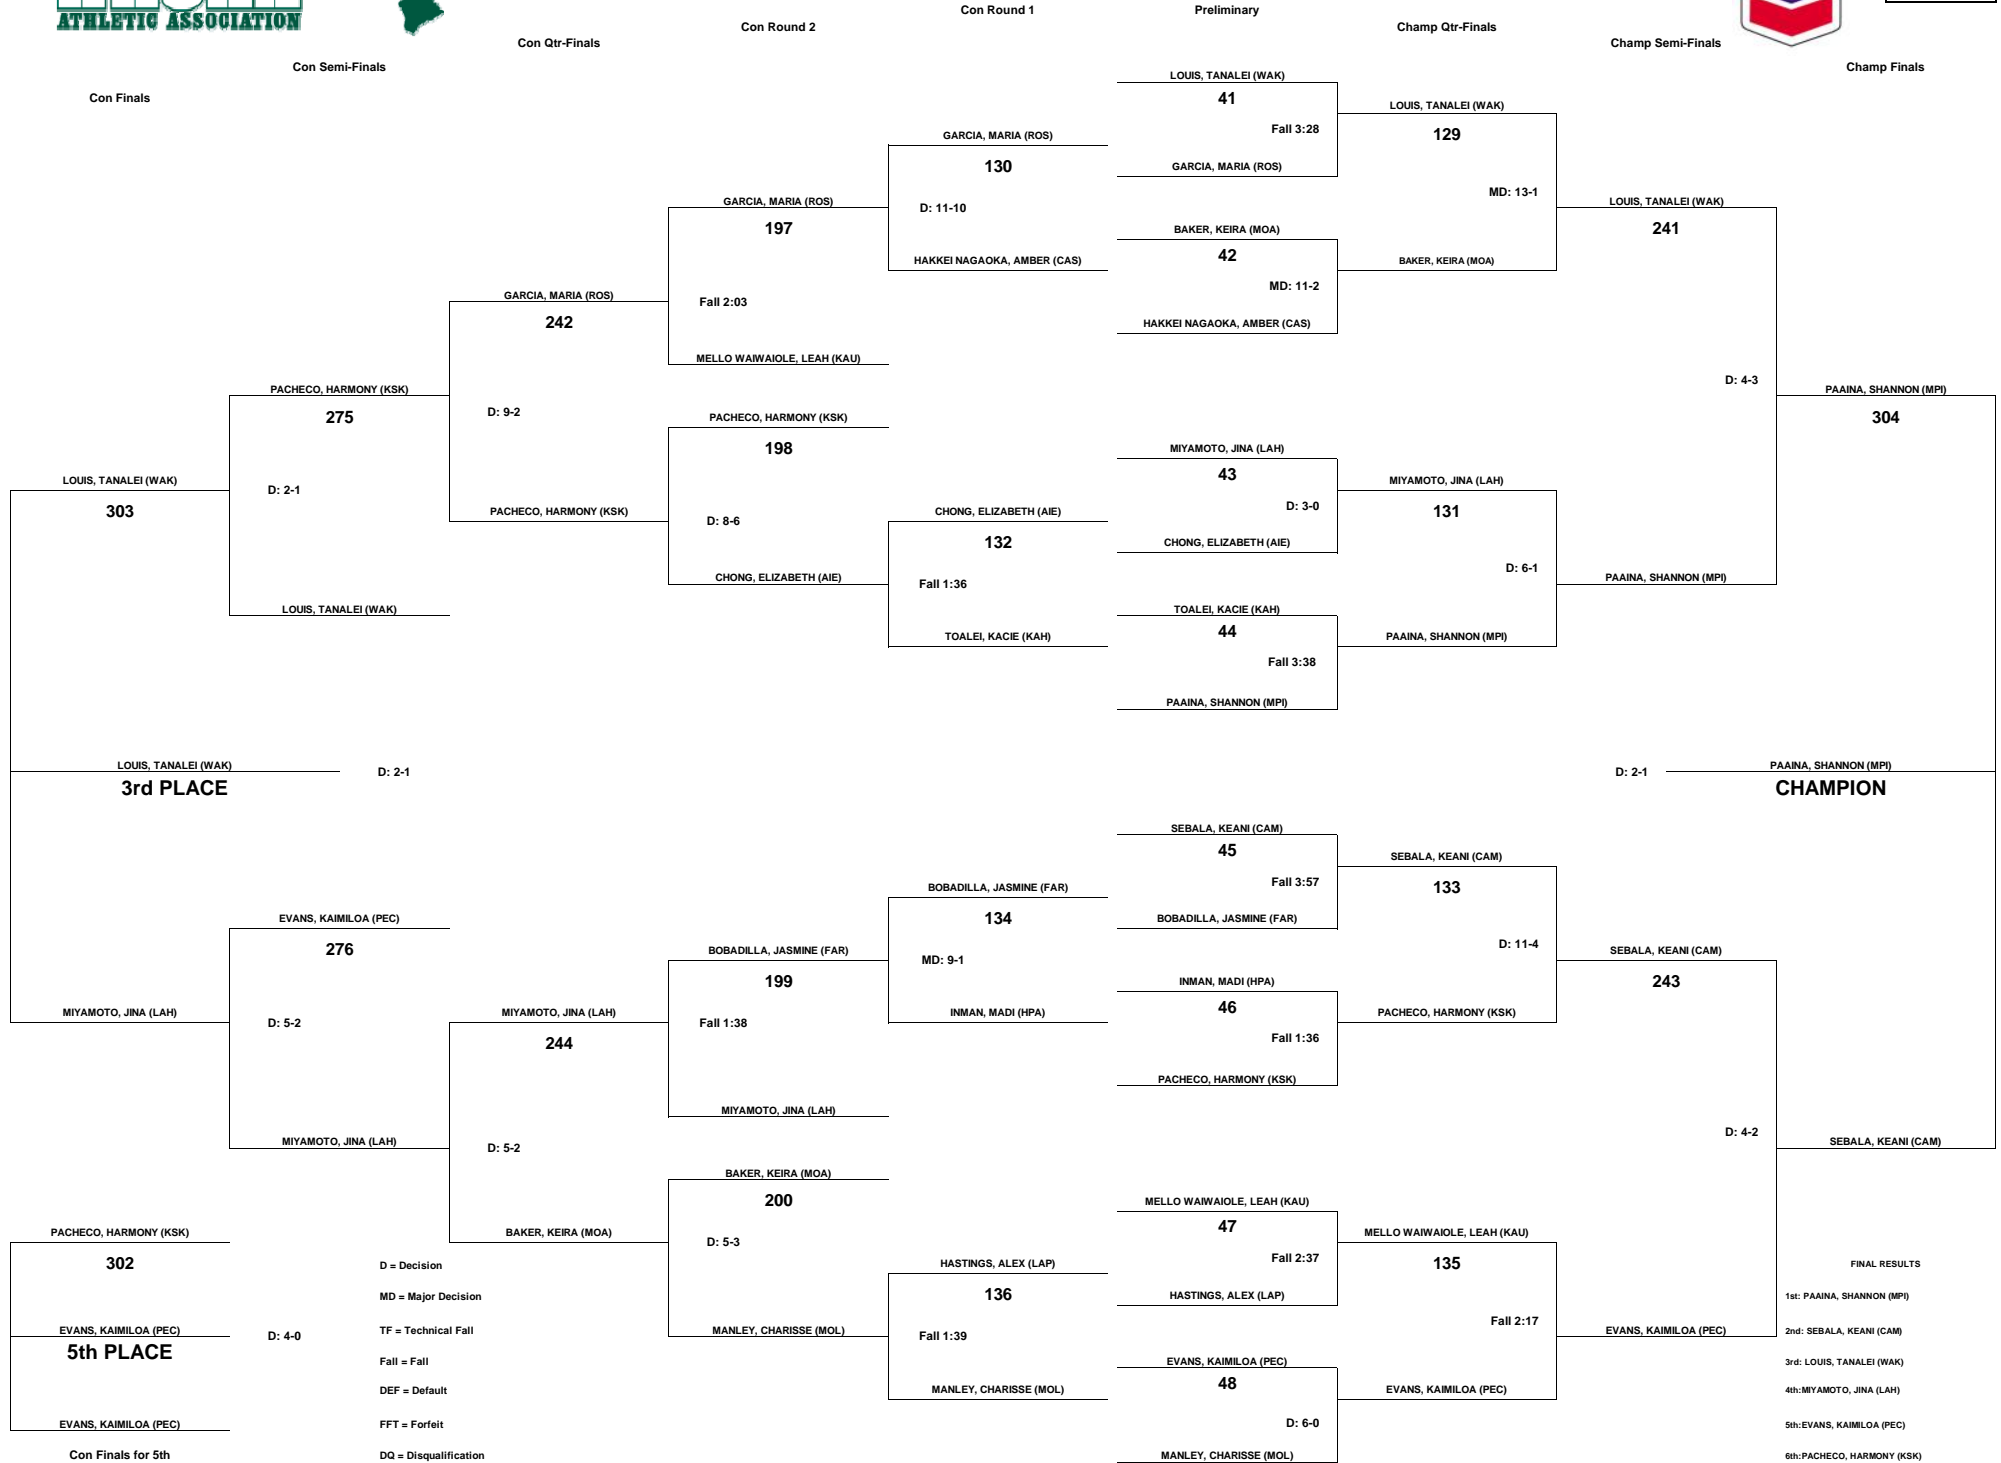

D = Decision
MD = Major Decision
TF = Technical Fall
Fall = Fall
DEF = Default
FFT = Forfeit
DQ = Disqualification

Con Finals for 5th